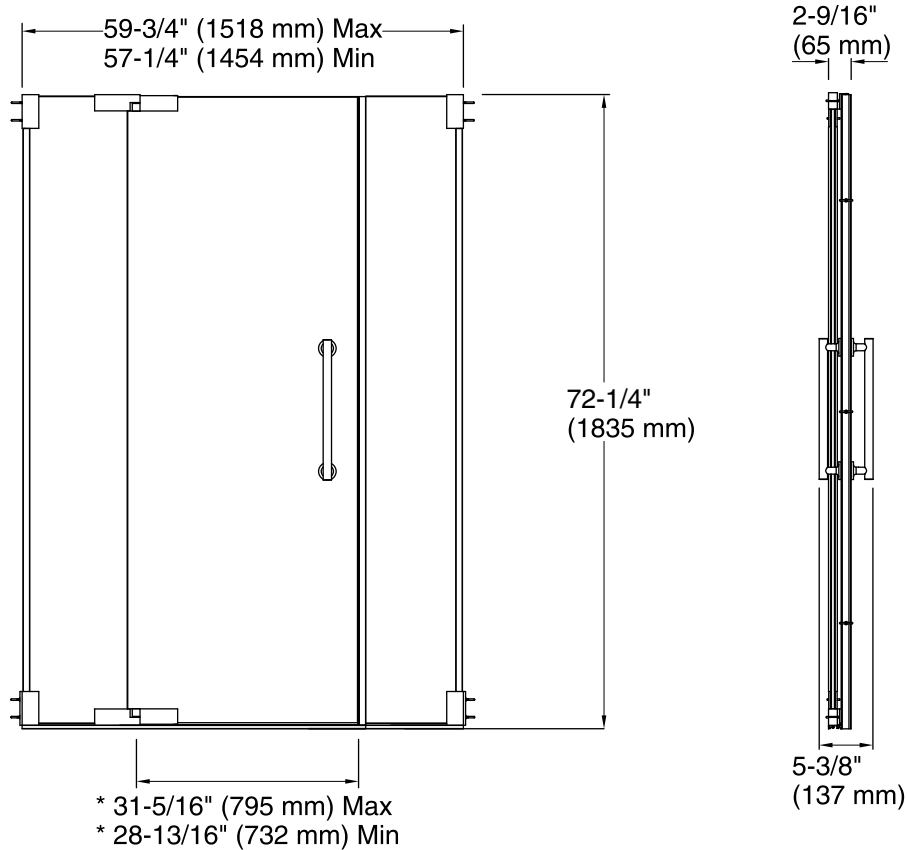

Features

- Frameless design highlights showering area.
- No top header eliminates clearance issues.
- Frameless, 3/8" (10 mm) thick Crystal Clear tempered glass.
- 1/2" (12 mm) tempered glass sidelite and 3/8" (10 mm) tempered strikelite.
- Contemporary inside and outside solid 14-inch handles complete the look of this door.
- CleanCoat® technology creates a barrier between the water and glass to help keep your shower door looking new.
- Coordinates with Purist® Suite.

Components

Product includes:

- K-705754-L Glass Sidelite
- K-705752-L Glass Panel
- K-705764 Shower Door Assembly Kit
- K-705767 Shower Door Handles

Codes/Standards

CPSC 16CFR 1201
ANSI Z97.1 (Tempered Glass)

Available Glass Options

Code	Description
L	Crystal Clear

Technical Information

All product dimensions are nominal.

Installation type:	For shower base installation
Opening style:	Pivot
Opening Width - Min:	57-1/4" (1454 mm)
Opening Width - Max:	59-3/4" (1518 mm)
Walk-through - Min:	28-13/16" (732 mm)
Walk-through - Max:	31-5/16" (795 mm)
Glass thickness:	3/8" (10 mm)
Glass coating:	CleanCoat®

Notes

Install this product according to the installation guide.

The vertical opening should be a minimum of 74-1/4" (1886 mm) to allow for installation clearance.