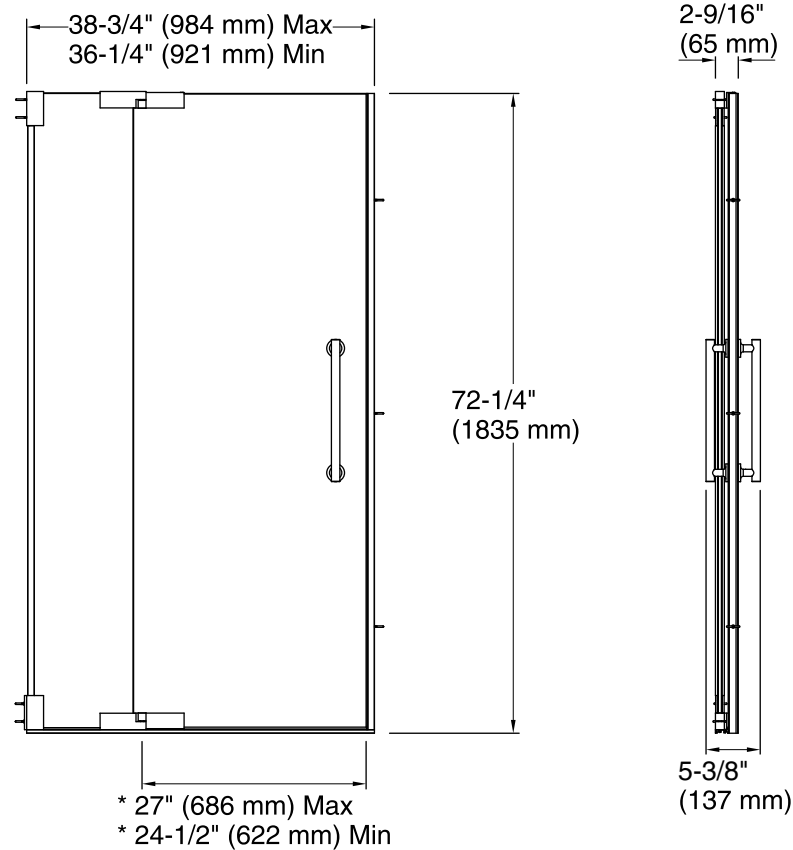

### Features

- Frameless design highlights showering area.
- No top header eliminates clearance issues.
- Frameless, 3/8" (10 mm) thick Crystal Clear tempered glass.
- 1/2" (12 mm) tempered glass sidelite.
- Contemporary inside and outside solid 14-inch handles complete the look of this door.
- CleanCoat® technology creates a barrier between the water and glass to help keep your shower door looking new.
- Coordinates with Purist® Suite.

### Installation

- Out-of-plumb adjustability allows for simpler installation.
- Can be installed to open to the left or right.

## Technical Information

All product dimensions are nominal.

Installation type:	For shower base installation
Opening style:	Pivot
Opening Width - Min:	36-1/4" (921 mm)
Opening Width - Max:	38-3/4" (984 mm)
Walk-through - Min:	24-1/2" (622 mm)
Walk-through - Max:	27" (686 mm)
Glass thickness:	3/8" (10 mm)
Glass coating:	CleanCoat®

## Notes

Install this product according to the installation guide.

The vertical opening should be a minimum of 74-1/4" (1886 mm) to allow for installation clearance.