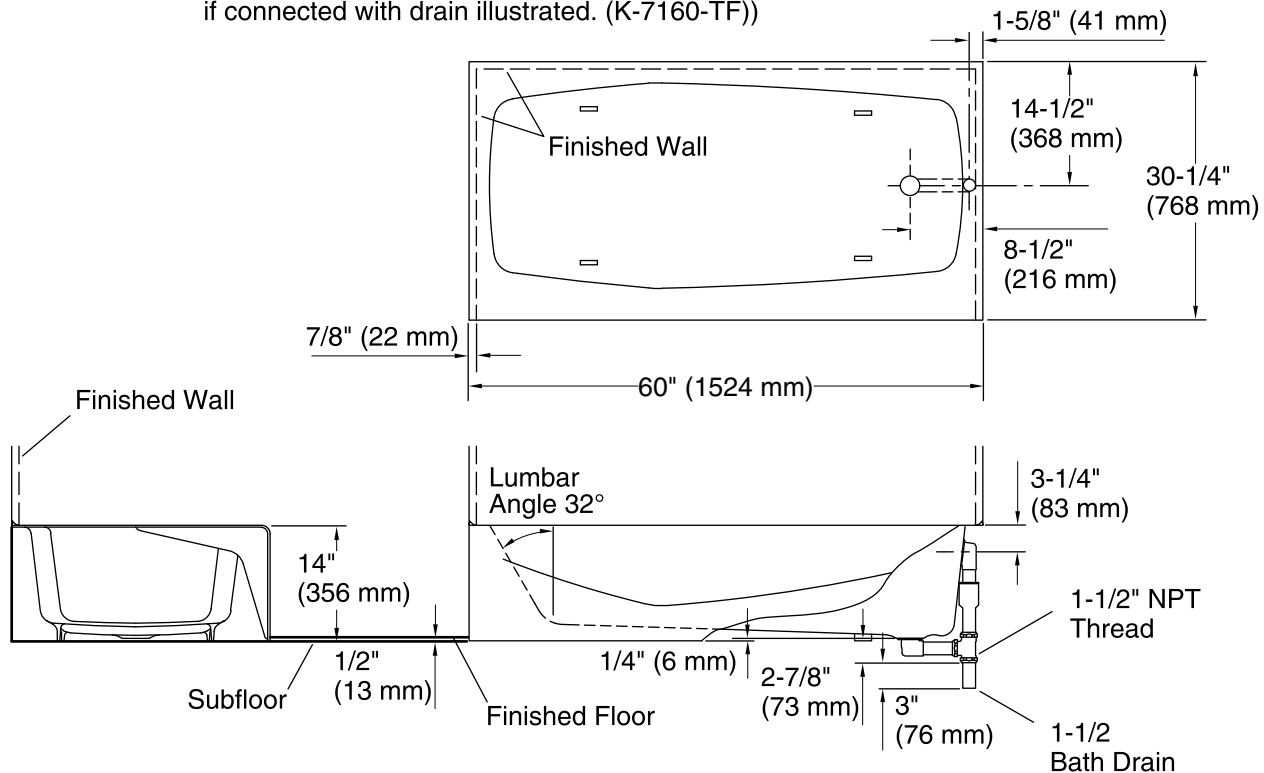

Features

- Integral flange.
- Right drain.
- Integral lumbar support.
- Integral apron.
- 60" (1524 mm) x 30-1/4" (768 mm) x 14" (356 mm)

Material

- Cast iron with Safeguard® finish.

Installation

- Alcove

Recommended Accessories

Color tiles intended for reference only.

Color	Code	Description
	0	White
	96	Biscuit
	47	Almond

No change in measurements
if connected with drain illustrated. (K-7160-TF)

Technical Information

All product dimensions are nominal.

Installation:	3-Wall Alcove
Drain location:	Right
Basin area, bottom:	45" x 22" (1143 mm x 559 mm)
Basin area, top:	55" x 24" (1397 mm x 610 mm)
Weight:	316 lbs (143.3 kg)
Minimum floor load:	49 lbs/ft ² (239.2 kg/m ²)
Water depth:	8-5/8" (219 mm)
Water capacity:	33 gal (124.9 L)
Minimum flat for door:	2-1/2" (64 mm)

Notes

Measure your actual product for rough-in details.

Install this product according to the installation instructions.

The hot water supply should be 70% of the capacity of the bath or greater. Installations will vary.