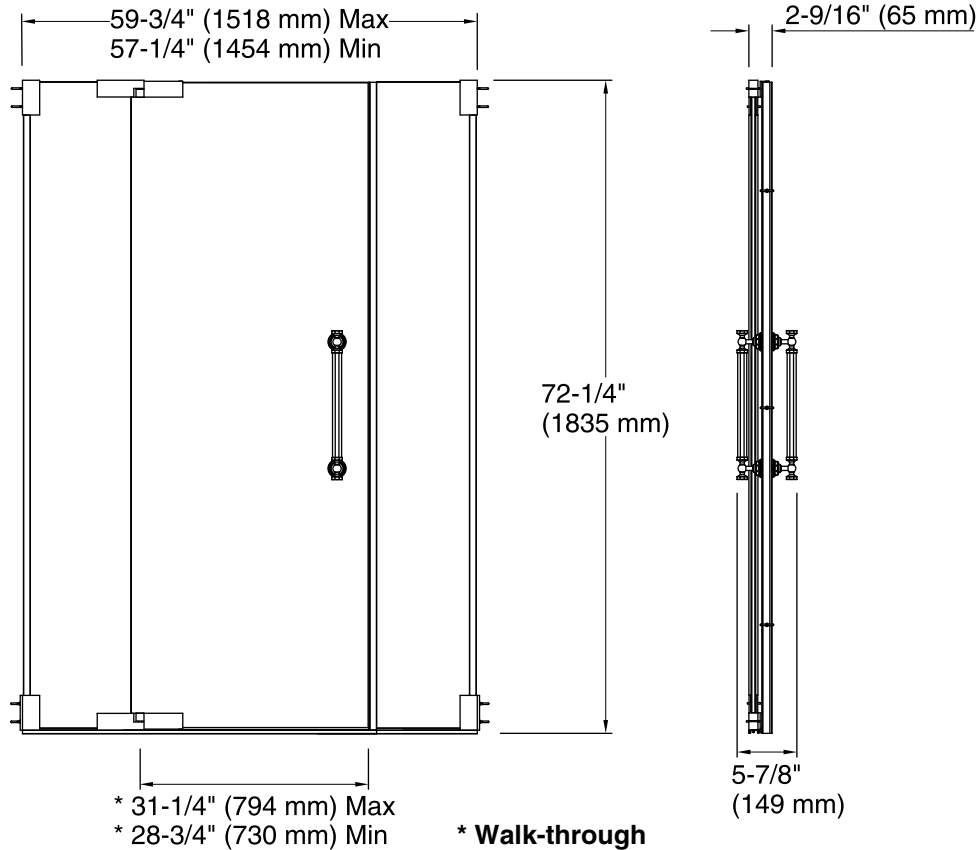

Features

- Frameless design highlights showering area.
- No top header eliminates clearance issues.
- Frameless, 1/2" (12 mm) thick Crystal Clear tempered glass.
- 1/2" (12 mm) tempered glass sidelite and 1/2" (12 mm) tempered strikelite.
- Contemporary inside and outside solid 14-inch handles complete the look of this door.
- CleanCoat® technology creates a barrier between the water and glass to help keep your shower door looking new.
- Coordinates with Pinstripe® Suite.

Available Glass Options

Code	Description
L	Crystal Clear

Technical Information

All product dimensions are nominal.

Installation type: For shower base installation

Opening style: Pivot

Opening Width - Min: 57-1/4" (1454 mm)

Opening Width - Max: 59-3/4" (1518 mm)

Walk-through - Min: 28-3/4" (730 mm)

Walk-through - Max: 31-1/4" (794 mm)

Glass thickness: 1/2" (13 mm)

Glass coating: CleanCoat®

Notes

Install this product according to the installation guide.

The vertical opening should be a minimum of 74-1/4" (1886 mm) to allow for installation clearance.