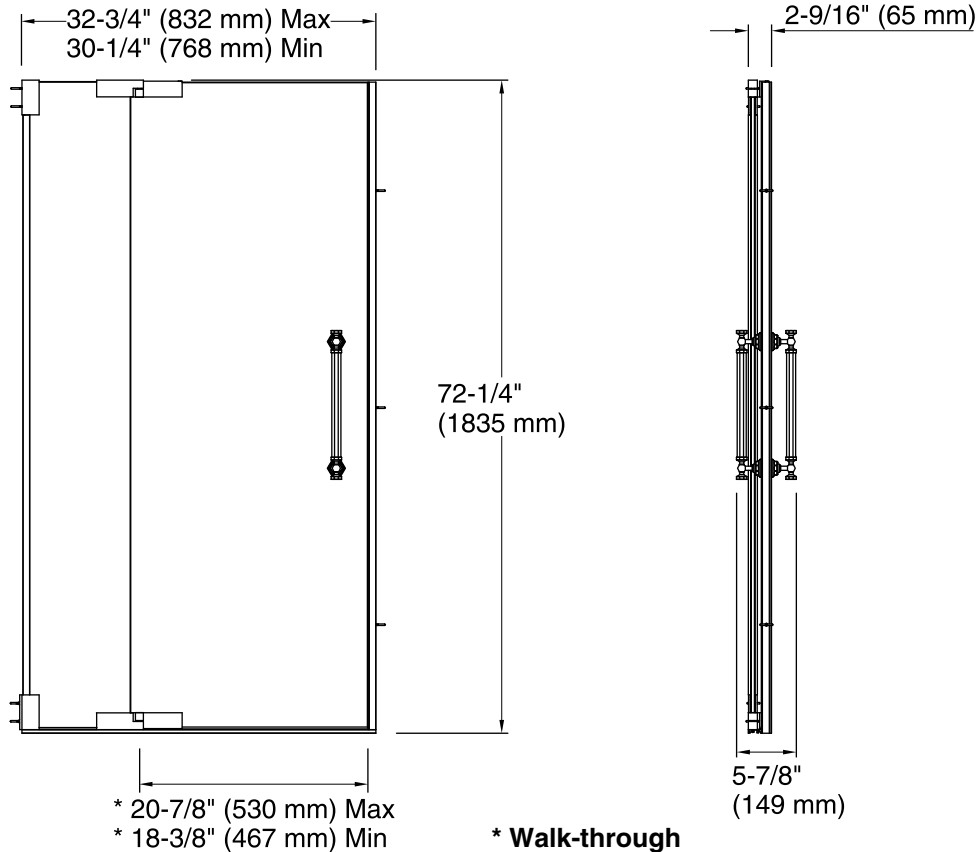

Features

- Frameless design highlights showering area.
- No top header eliminates clearance issues.
- Frameless, 1/2" (12 mm) thick Crystal Clear tempered glass.
- 1/2" (12 mm) tempered glass sidelite.
- Contemporary inside and outside solid 14-inch handles complete the look of this door.
- CleanCoat® technology creates a barrier between the water and glass to help keep your shower door looking new.
- Coordinates with Pinstripe® Suite.

Components

Product includes:

- K-705755-L Glass Panel and Sidelite
- K-705763 Shower Door Assembly Kit
- K-705768 Shower Door Handles

Codes/Standards

CPSC 16CFR 1201
ANSI Z97.1 (Tempered Glass)

KOHLER® One-Year Limited Warranty

Available Glass Options

Code	Description
L	Crystal Clear

Technical Information

All product dimensions are nominal.

Installation type:	For shower base installation
Opening style:	Pivot
Opening Width - Min:	30-1/4" (768 mm)
Opening Width - Max:	32-3/4" (832 mm)
Walk-through - Min:	18-3/8" (467 mm)
Walk-through - Max:	20-7/8" (530 mm)
Glass thickness:	1/2" (13 mm)
Glass coating:	CleanCoat®

Notes

Install this product according to the installation guide.

The vertical opening should be a minimum of 74-1/4" (1886 mm) to allow for installation clearance.