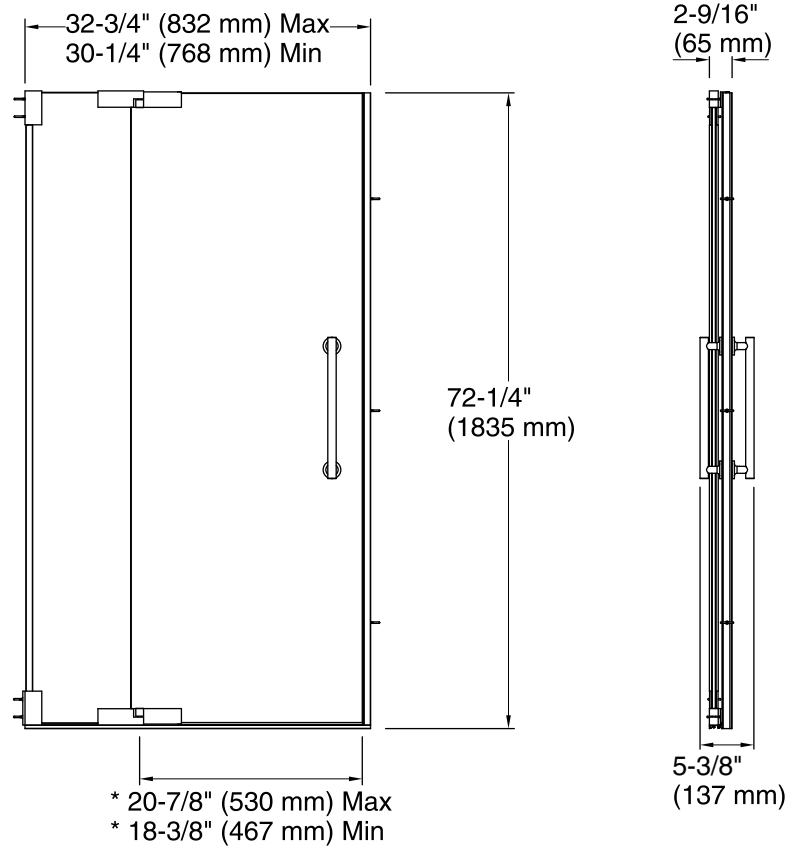

Features

- Frameless design highlights showering area.
- No top header eliminates clearance issues.
- Frameless, 1/2" (12 mm) thick Crystal Clear tempered glass.
- 1/2" (12 mm) tempered glass sidelite.
- Contemporary inside and outside solid 14-inch handles complete the look of this door.
- CleanCoat® technology creates a barrier between the water and glass to help keep your shower door looking new.
- Coordinates with Purist® Suite.

Components

Product includes:

- K-705755-L Glass Panel and Sidelite
- K-705763 Shower Door Assembly Kit
- K-705767 Shower Door Handles

Codes/Standards

CPSC 16CFR 1201
ANSI Z97.1 (Tempered Glass)

KOHLER® One-Year Limited Warranty

Available Glass Options

Code	Description
L	Crystal Clear

*** Walk-through**

Technical Information

All product dimensions are nominal.

- Installation type: For shower base installation
- Opening style: Pivot
- Opening Width - Min: 32-3/4" (832 mm)
- Opening Width - Max: 30-1/4" (768 mm)
- Walk-through - Min: 18-3/8" (467 mm)
- Walk-through - Max: 20-7/8" (530 mm)
- Glass thickness: 1/2" (13 mm)
- Glass coating: CleanCoat®

Notes

Install this product according to the installation guide.

The vertical opening should be a minimum of 74-1/4" (1886 mm) to allow for installation clearance.