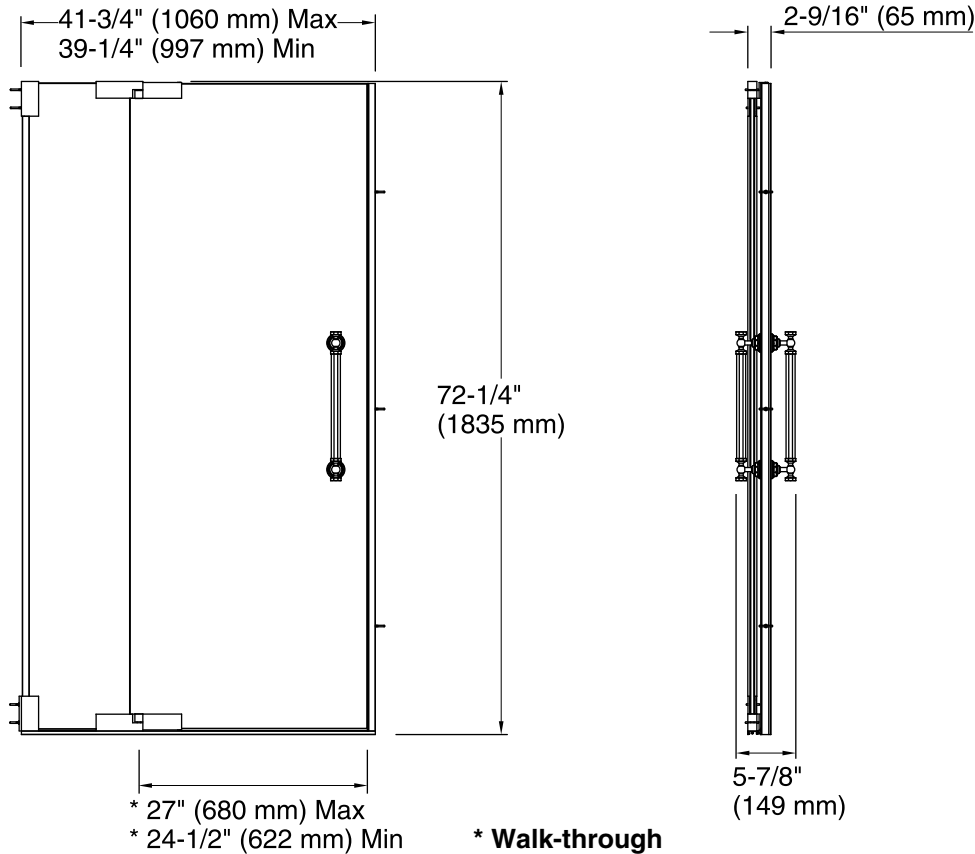

Features

- Frameless design highlights showering area.
- No top header eliminates clearance issues.
- Frameless, 3/8" (10 mm) thick Crystal Clear tempered glass.
- 1/2" (12 mm) tempered glass sidelite.
- Contemporary inside and outside solid 14-inch handles complete the look of this door.
- CleanCoat® technology creates a barrier between the water and glass to help keep your shower door looking new.
- Coordinates with Pinstripe® Suite.

Available Glass Options

Code	Description
L	Crystal Clear

*** Walk-through**

Technical Information

All product dimensions are nominal.

Installation type: For shower base installation

Opening style: Pivot

Opening Width - Min: 39-1/4" (997 mm)

Opening Width - Max: 41-3/4" (1060 mm)

Walk-through - Min: 24-1/2" (622 mm)

Walk-through - Max: 27" (686 mm)

Glass thickness: 3/8" (10 mm)

Glass coating: CleanCoat®

Notes

Install this product according to the installation guide.

The vertical opening should be a minimum of 74-1/4" (1886 mm) to allow for installation clearance.