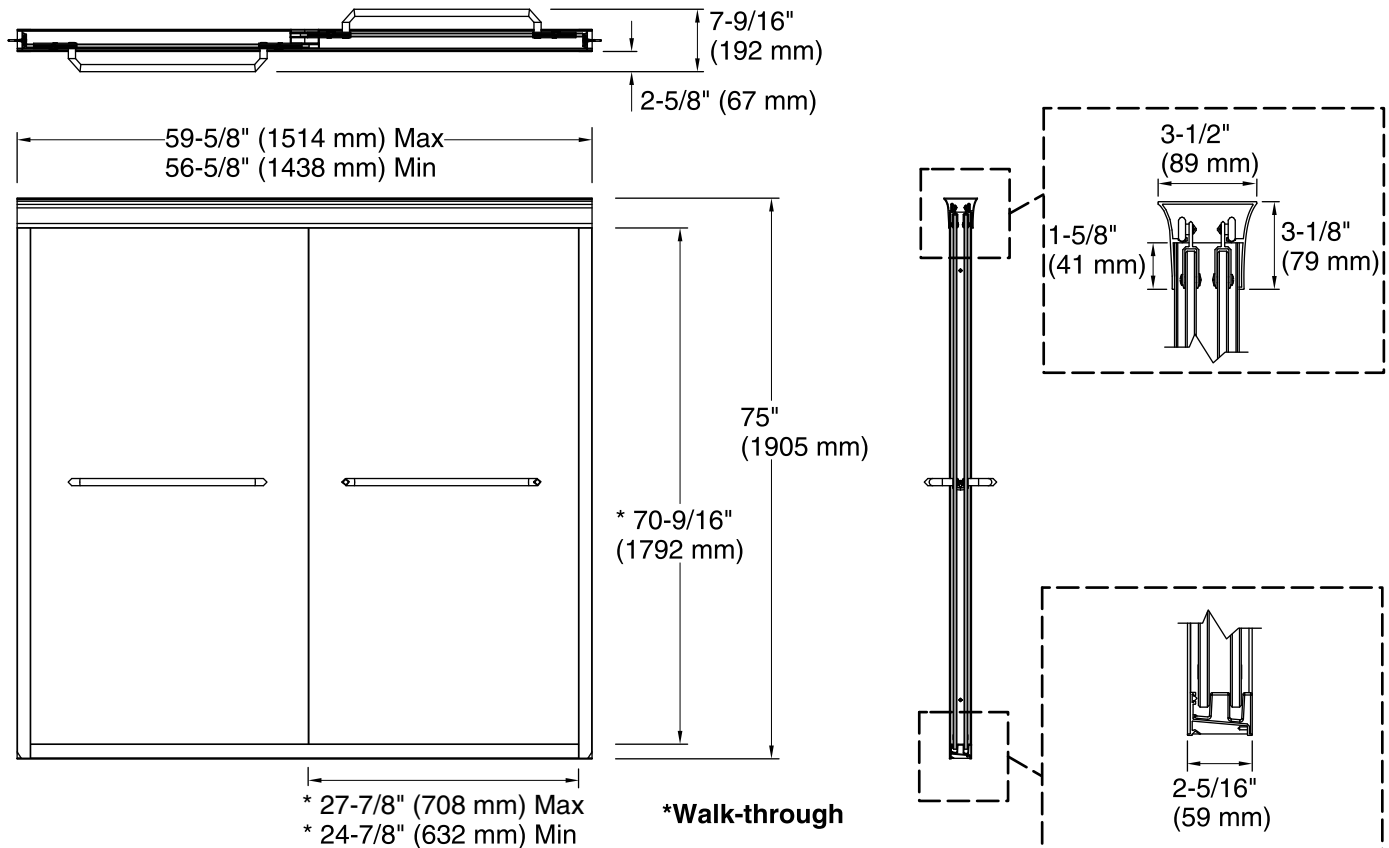

Technical Information

All product dimensions are nominal.

Installation type:	For shower base installation
Opening style:	Sliding/Bypass
Opening Width - Min:	56-5/8" (1438 mm)
Opening Width - Max:	59-5/8" (1514 mm)
Walk-through - Min:	24-7/8" (632 mm)
Walk-through - Max:	27-7/8" (708 mm)
Glass thickness:	1/4" (6 mm)
Glass coating:	CleanCoat®

Notes

Install this product according to the installation guide.

The vertical opening should be a minimum of 76-3/4" (1949 mm) to allow for installation clearance.