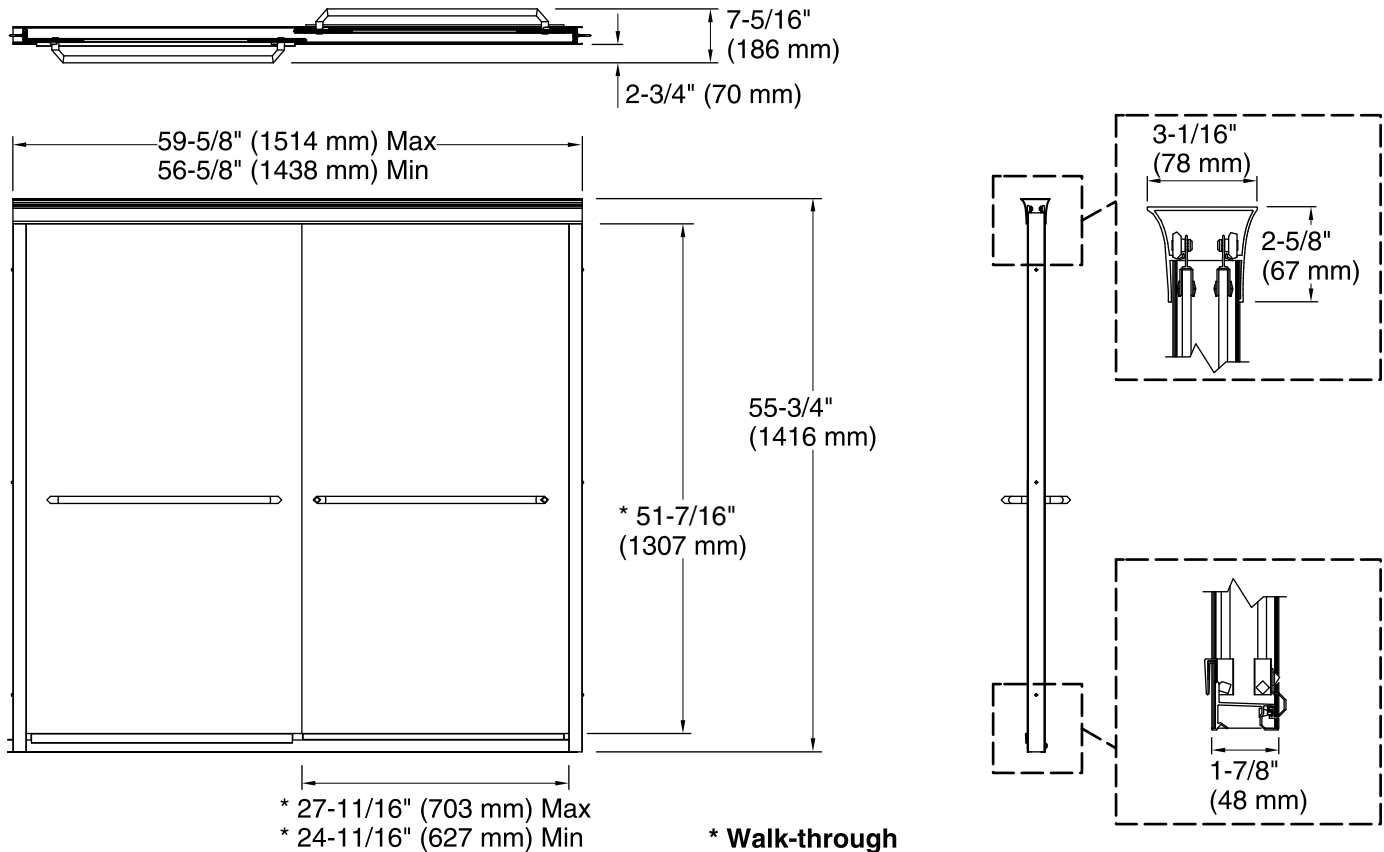

### Installation

- Out-of-plumb adjustability allows for simpler installation.
- Can be installed to open to the left or right.

### Technical Information

All product dimensions are nominal.

Installation type:	For bath installation
Opening style:	Sliding/Bypass
Opening Width - Min:	56-5/8" (1438 mm)
Opening Width - Max:	59-5/8" (1514 mm)
Walk-through - Min:	24-11/16" (627 mm)
Walk-through - Max:	27-11/16" (703 mm)
Glass thickness:	1/4" (6 mm)
Glass coating:	CleanCoat®

### Notes

Install this product according to the installation guide.

The vertical opening should be a minimum of 57-1/2" (1461 mm) to allow for installation clearance.