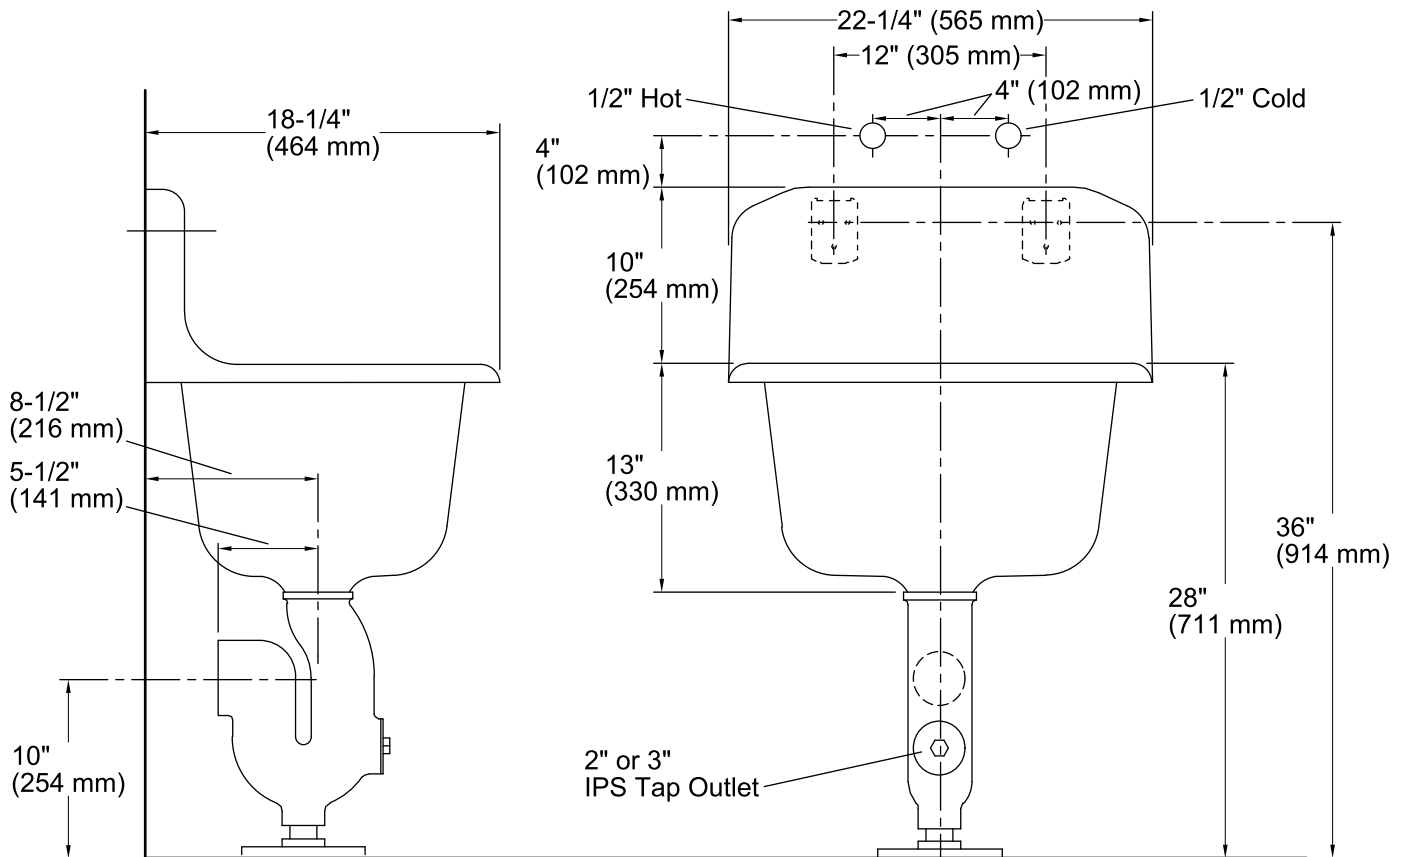

Technical Information

All product dimensions are nominal.

Bowl configuration:	Single
Installation:	Wall-mount
Bowl area (Only)	Length: 18" (457 mm) Width: 14" (356 mm) Water depth: 12" (305 mm)
Drain hole:	3-1/8" (80 mm)

Notes

Install this product according to the installation instructions.