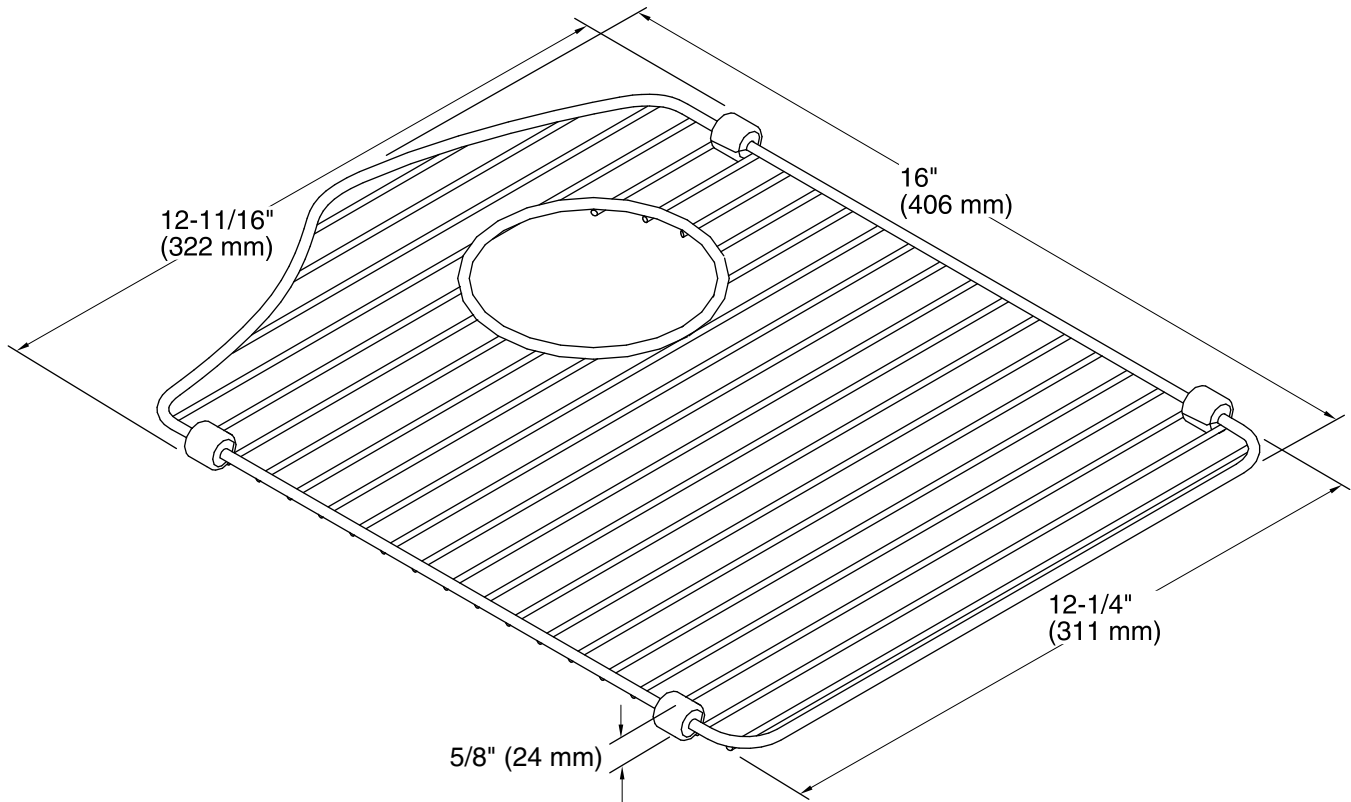

Features

- Fits in either bowl of the K-6482 Bellegrove kitchen sink.
- Comes included with the K-6482 Bellegrove kitchen sink.
- Durable stainless-steel construction.
- Helps protect sink surface from daily wear.
- Innovative wheels around the perimeter provide a secure fit and reduce debris buildup.
- Reversible design allows rack to fit in either bowl.
- Dishwasher safe.

Technical Information

All product dimensions are nominal.