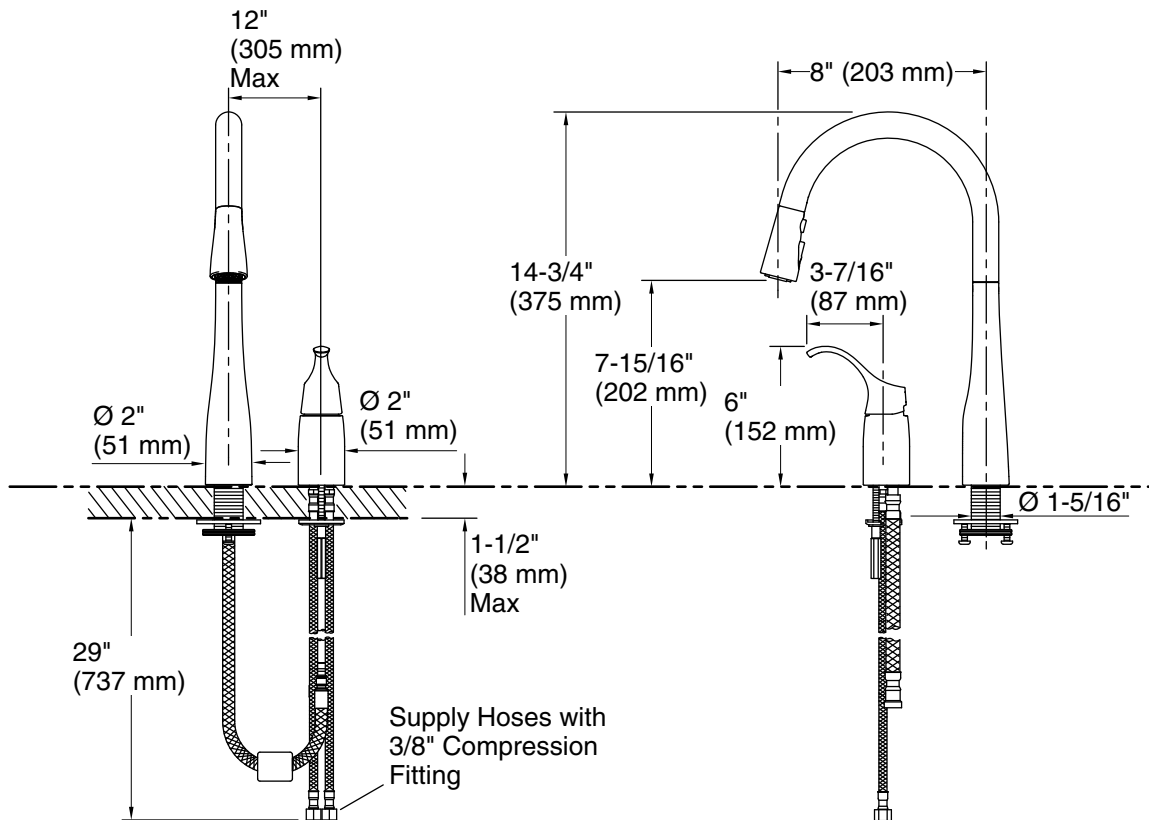

### Technical Information

All product dimensions are nominal.

#### Spout:

Spout reach: 8" (203 mm)