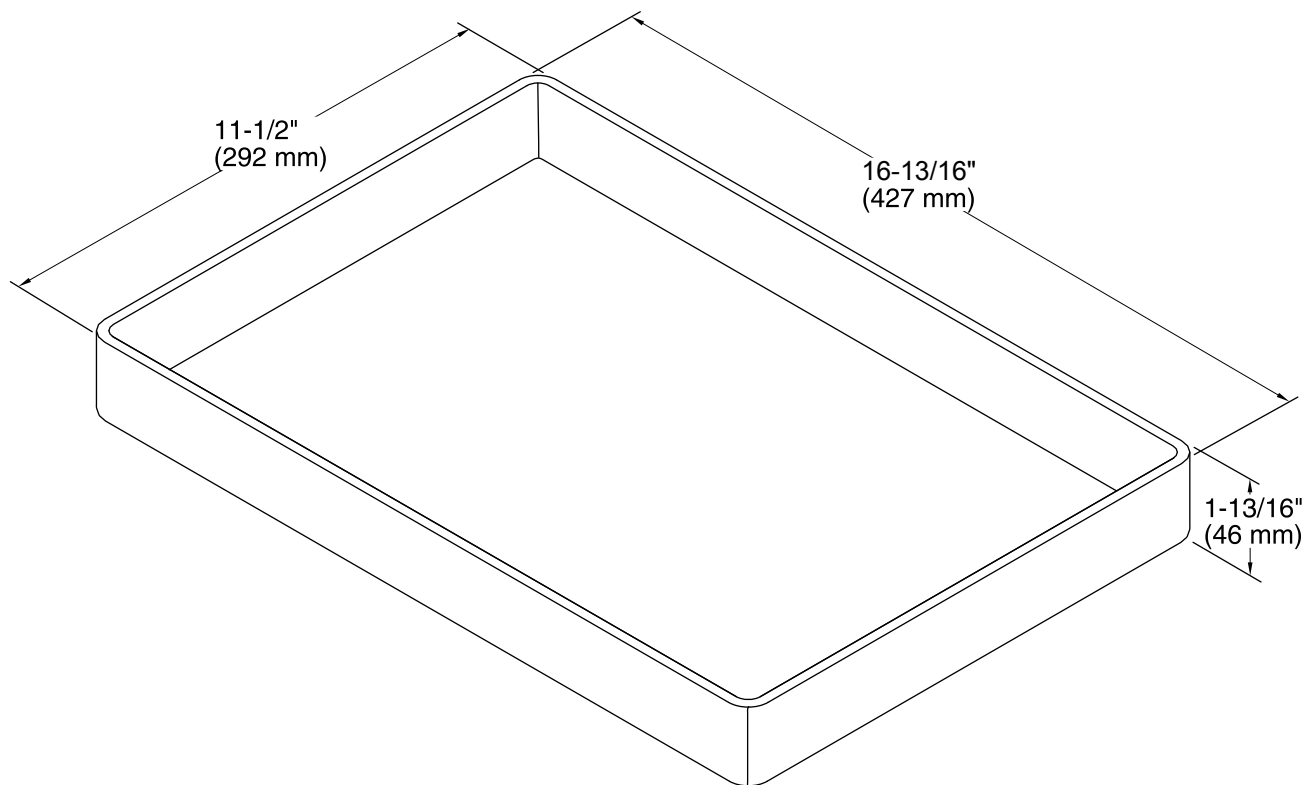

### Features

- Fits atop the accessory ledge of the K-3760 and K-3761 Stages kitchen sinks.
- Comes included with the K-3760 and K-3761 Stages kitchen sinks.
- Versatile tray can either contain items or be flipped to act as a cutting board.
- Durable plastic construction.
- Dishwasher safe.

## Technical Information

All product dimensions are nominal.