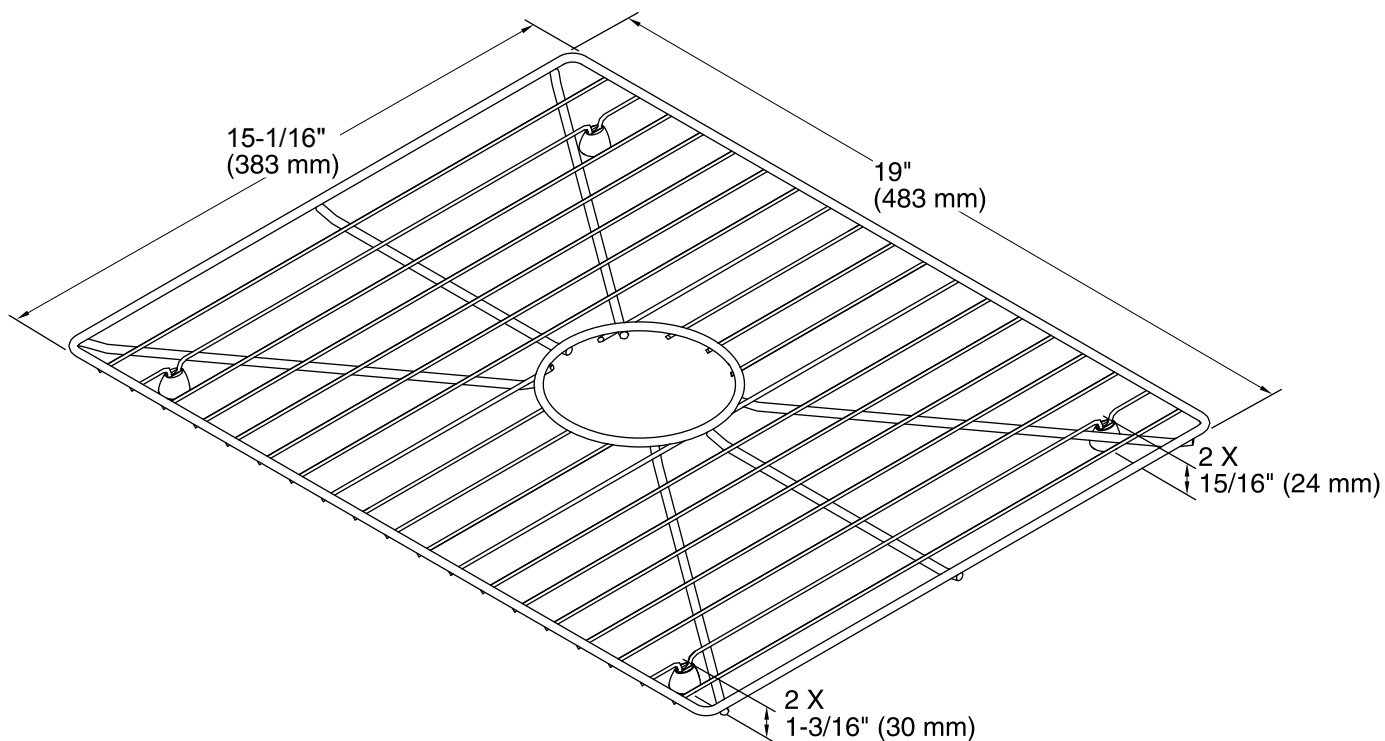

Features

- Fits the bottom of the K-3760 Stages kitchen sink.
- Comes included with the K-3760 Stages kitchen sink.
- Durable stainless-steel construction.
- Helps protect sink surface from daily wear.
- Dishwasher safe.
- Rubber feet provide added protection.

Technical Information

All product dimensions are nominal.