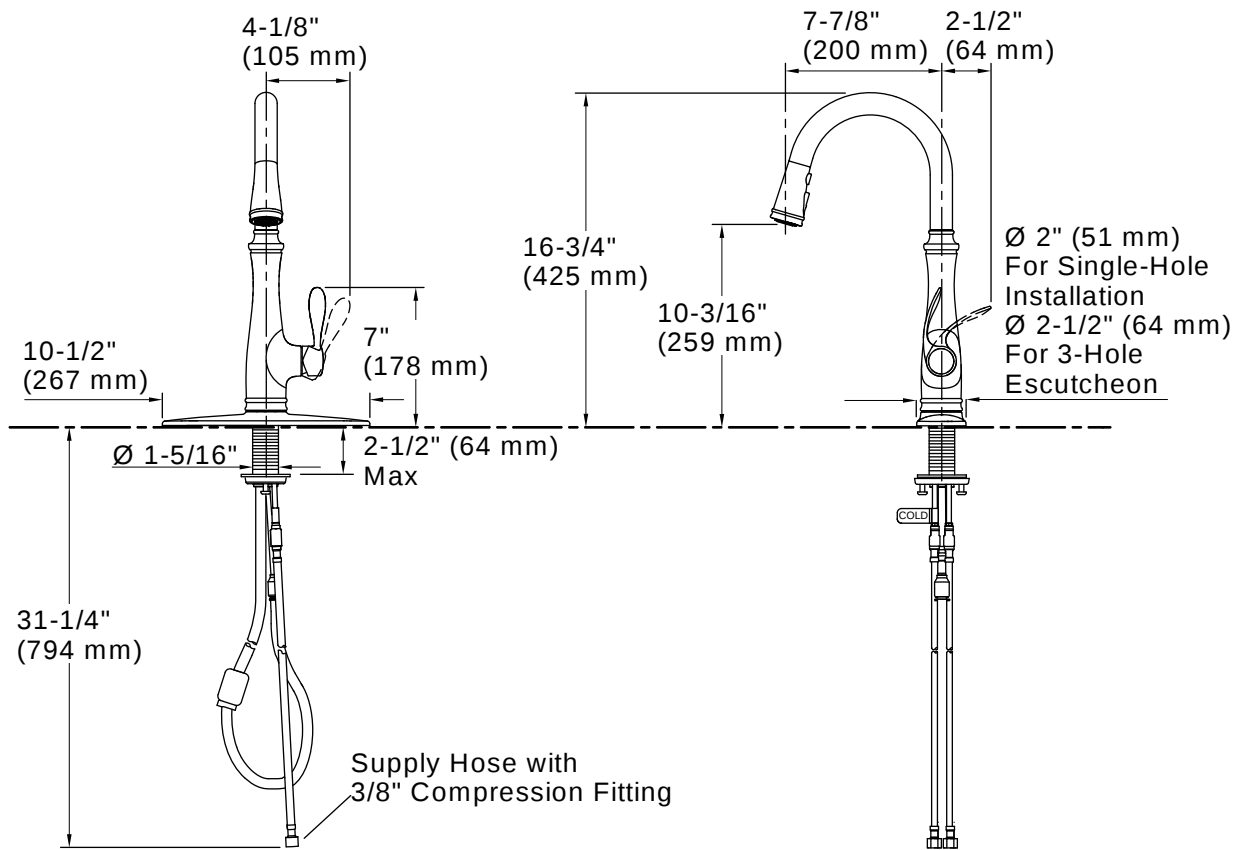

### Spout

Spout Reach:                                7-7/8" (200 mm)

## Valves

Included Valve:                            Ceramic disc

---

## Installation

- For single-hole or three-hole installation (escutcheon plate included)
- Flexible supply lines and installation ring simplify installation