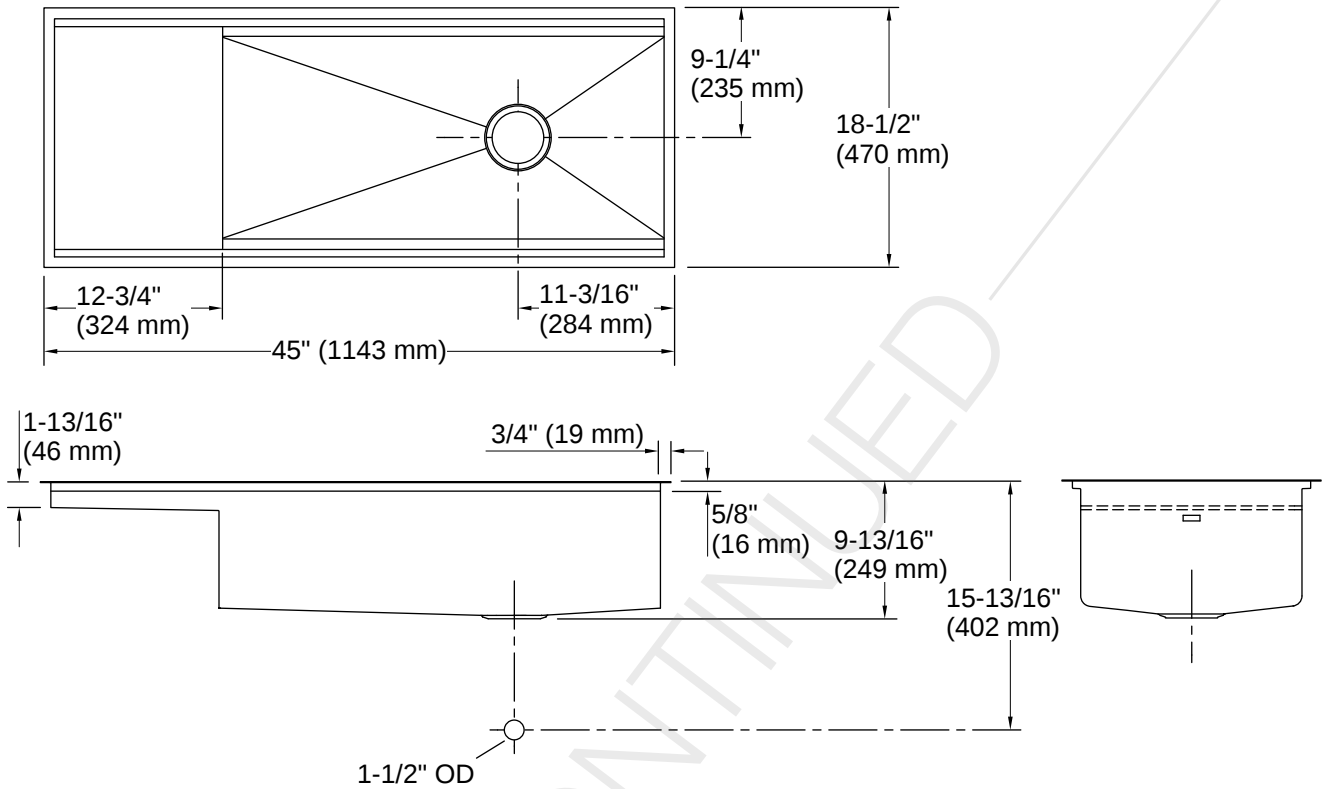

Installation

- Undermount

Installation Notes

Install this product according to the installation instructions.