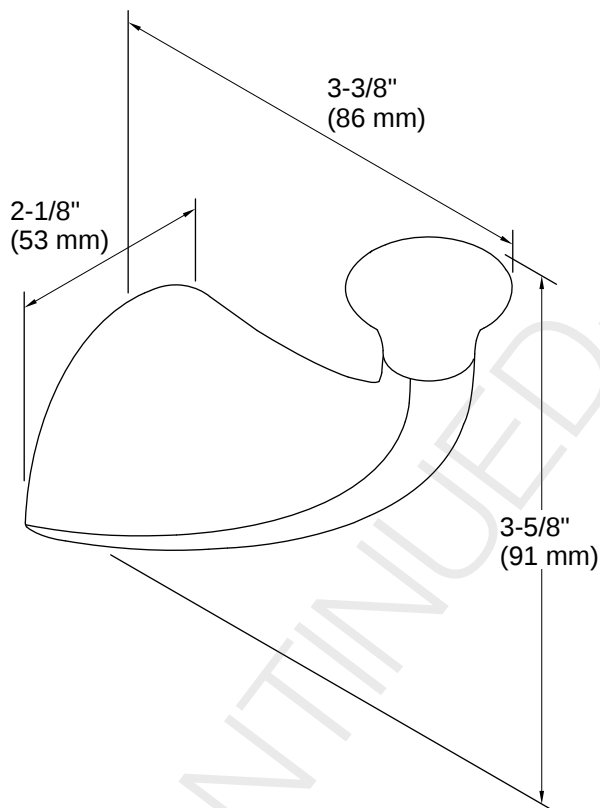

Installation

- Installation template and tools included

Installation Notes

Install this product according to the installation instructions.