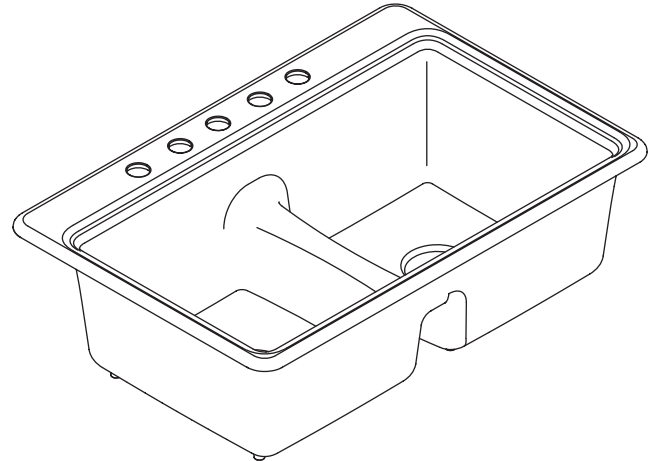

Features

- KOHLER cast iron
- Acid-resistant enamel finish
- Low profile basin divider for ease of handling large items
- Equal dimension double basin
- Self-rimming installation available with two, three, four, or five holes
- Undercounter installation available with seven holes
- 33" (83.8 cm) x 22" (55.9 cm)

Codes/Standards Applicable

Specified model meets or exceeds the following:

- ASME A112.19.1M
- CSA International

SMART DIVIDE™ KITCHEN SINK K-5838

Colors/Finishes

- 0: White
- Other: Refer to Price Book for additional colors/finishes

Product Specification:

The cast iron sink shall be 33" (83.8 cm) in length, and 22" (55.9 cm) in width. Sink shall have an acid resistant enamel finish. Sink shall have an equal dimension double basin. Sink shall feature a low profile basin divider for ease of handling large items. Sink shall be available with two, three, four, or five holes for self-rimming installations or seven holes for undercounter installations. Sink shall be Kohler Model K-5838-____-____.

DEERFIELD™

Technical Information

Fixture*:	
Sink	
Basin area	14-1/16" (35.7 cm) x 16" (40.64 cm)
Basin depth	9" (22.9 cm)
Drain hole	3-7/8" (9.8 cm) D.
Faucet hole	
Self-rimming models	1-3/8" (3.5 cm) D.
Undercounter model	2-3/8" (6 cm) D.
* Approximate measurements for comparison only.	
Included component:	
Cut-out template	1053528-7