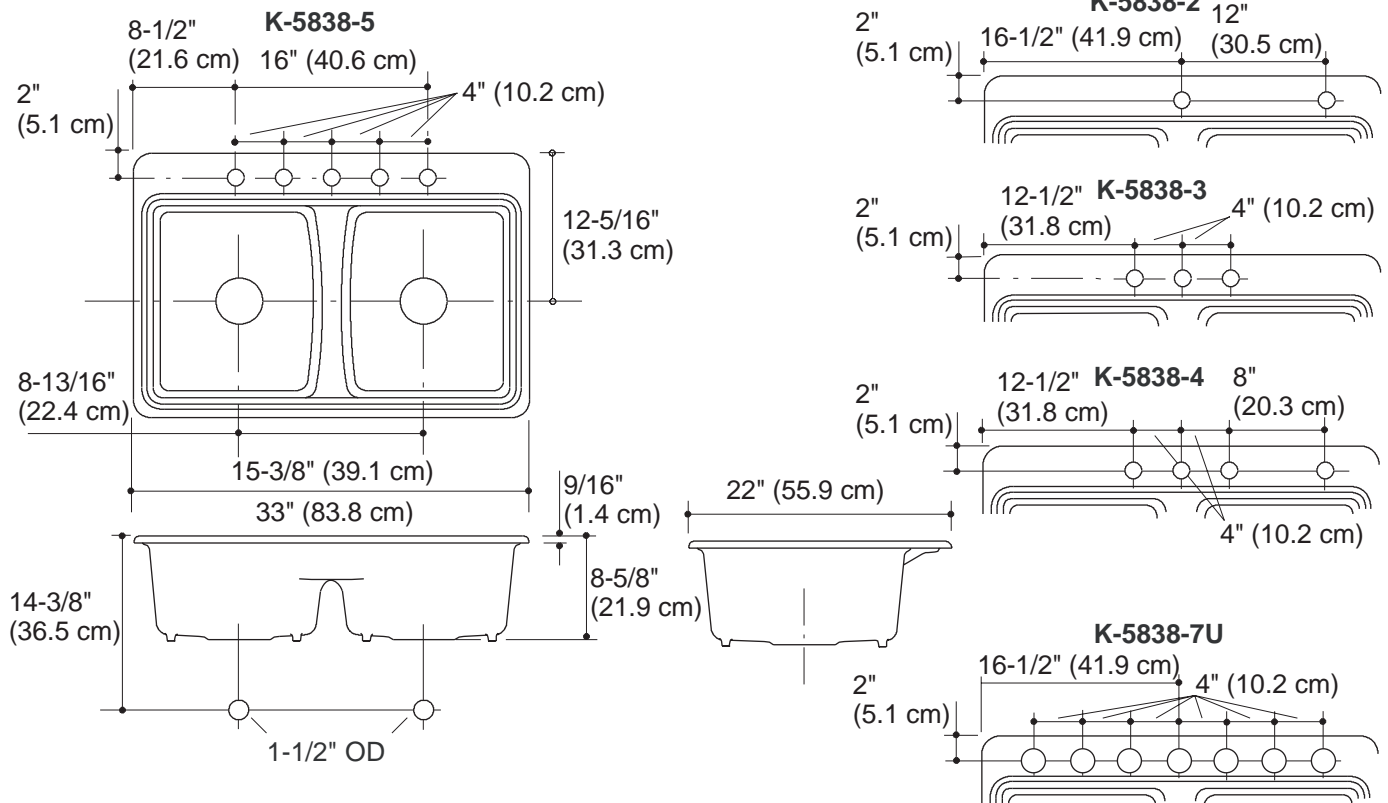

DEERFIELD™

Technical Information

Fixture*:	
Sink	
Basin area	14-1/16" (35.7 cm) x 16" (40.64 cm)
Basin depth	9" (22.9 cm)
Drain hole	3-7/8" (9.8 cm) D.
Faucet hole	
Self-rimming models	1-3/8" (3.5 cm) D.
Undercounter model	2-3/8" (6 cm) D.
* Approximate measurements for comparison only.	
Included component:	
Cut-out template	1053528-7

Installation Notes

Install this product according to the installation guide.

Product Diagram