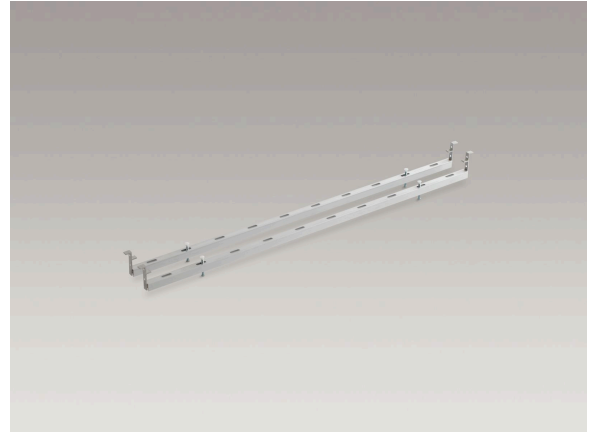

### Features

- Includes rails, brackets, and hardware for mounting 36" (914 mm) undermount sinks

### Technical Information

All product dimensions are nominal.

Material: Plastic