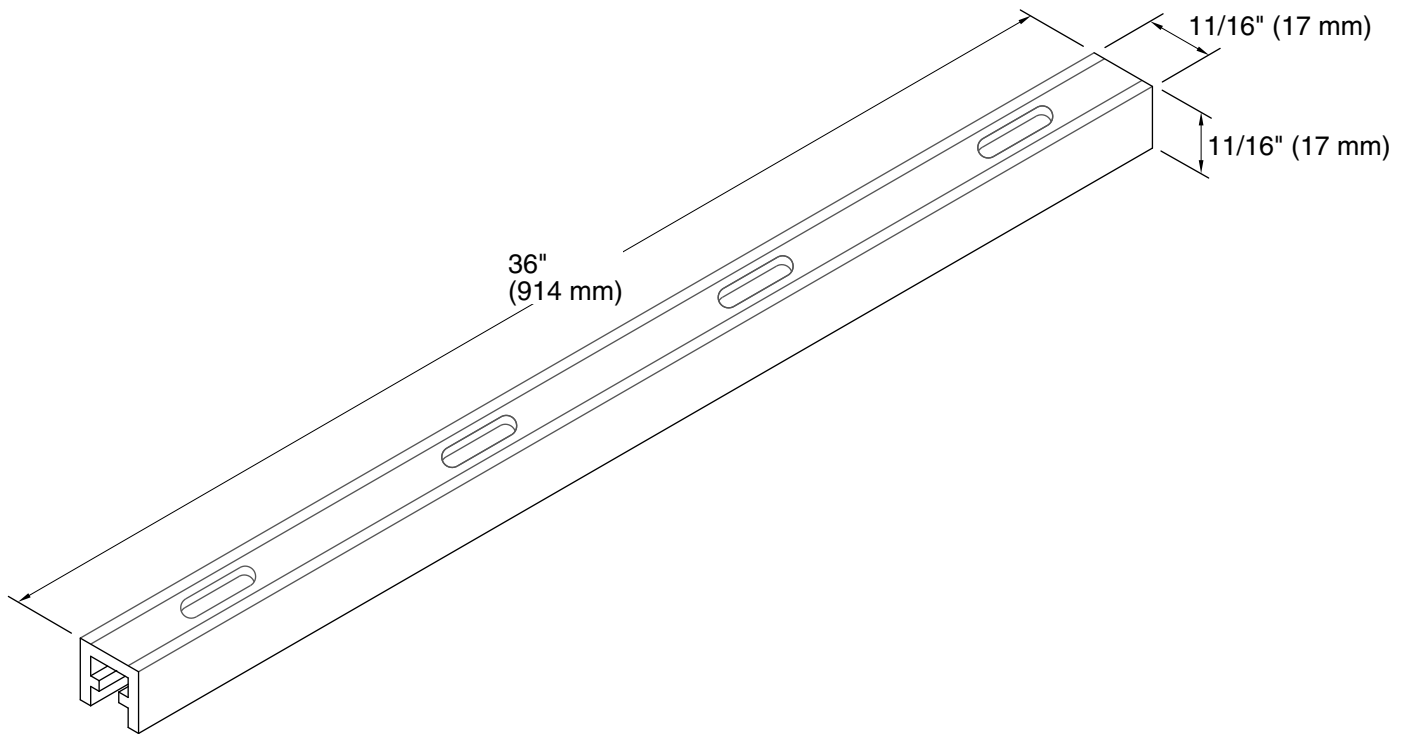

### Features

- Includes rails, brackets, and hardware for mounting 36" (914 mm) undermount sinks

### Technical Information

All product dimensions are nominal.

Material: Plastic