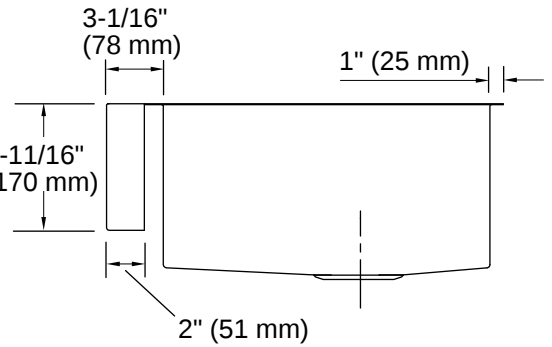

Installation

- Undermount

Installation Notes

Install this product according to the installation instructions.

Allow a minimum of 3" (76 mm) clearance for the back 1" (25 mm) sink rim flange for clip attachment.

The 3/4" (19 mm) side rim flanges are supported without using the clip attachment. See the installation guide for further instructions.