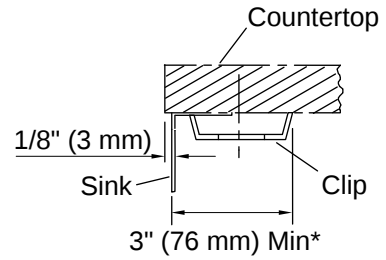

Drain Hole Diameter:	3-11/16" (94 mm)
Minimum Base Cabinet Width:	30" (762 mm)
Basin Configuration:	Single Bowl
Basin Length:	26-1/2" (673 mm)
Basin Width:	17-3/16" (437 mm)
Basin Depth:	9" (229 mm)

Material

For the most current specification sheet, go to www.kohler.com USA or www.kohler.ca Canada.

4-22-2026 11:7 - US-CA

*Allow clearance around the back sink rim for clip attachment.

Installation

- Undermount

Installation Notes

Install this product according to the installation instructions.

Allow a minimum of 3" (76 mm) clearance for the back 1" (25 mm) sink rim flange for clip attachment.

The 3/4" (19 mm) side rim flanges are supported without using the clip attachment. See the installation guide for further instructions.