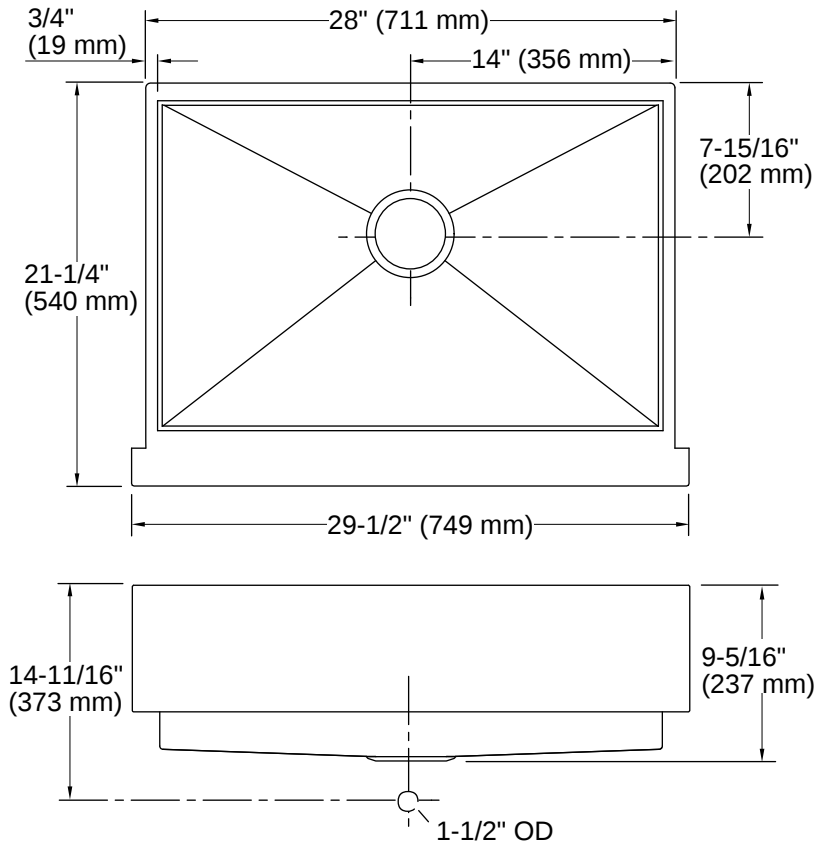

*Allow clearance around the back sink rim for clip attachment.