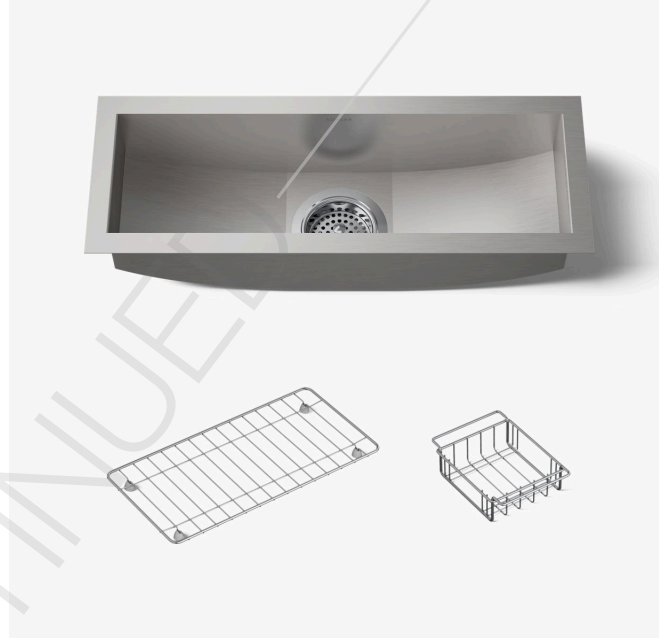

Undertone[®] Trough | K-3154

22" undermount single-bowl kitchen sink

Features

- 27" (686 mm) minimum base cabinet width
- Single bowl
- 4-7/8" (124 mm) depth
- Includes installation hardware, wire storage basket, and wire rack

Warranty

See website for detailed warranty information.

KOHLER® Stainless Steel Sinks Lifetime Limited Warranty

Technical Information

All product dimensions are nominal.

Drain Hole Diameter:	3-5/8" (92 mm)
Minimum Base Cabinet Width:	24" (610 mm)
Basin Configuration:	Single Bowl
Basin Length:	20" (508 mm)
Basin Width:	6-1/4" (159 mm)
Basin Depth:	4-7/8" (124 mm)

Material

- Premium 16-gauge stainless steel

Included Combo Skus

- K-3179 22" undermount single-bowl kitchen sink
- K-3136 Stainless steel sink rack, 15-3/16" x 7-11/16"
- K-3127 Wire storage basket for Undertone® trough sinks