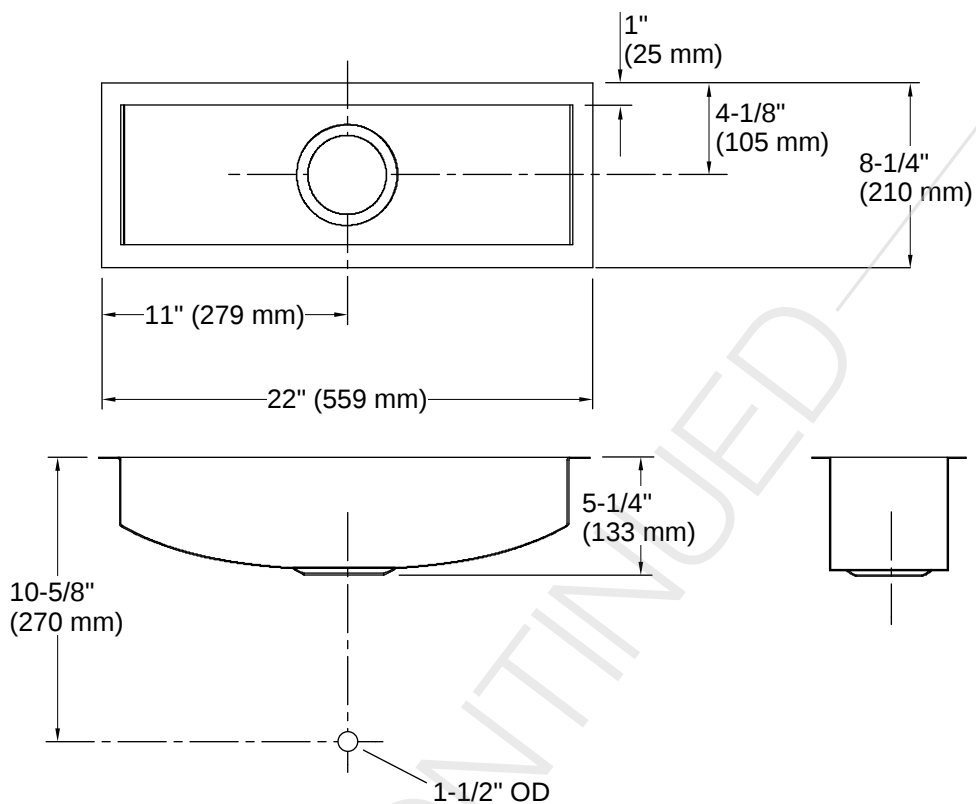

Installation

- Undermount

Installation Notes

Install this product according to the installation instructions.

ADA compliant when installed to the specific requirements of these regulations.