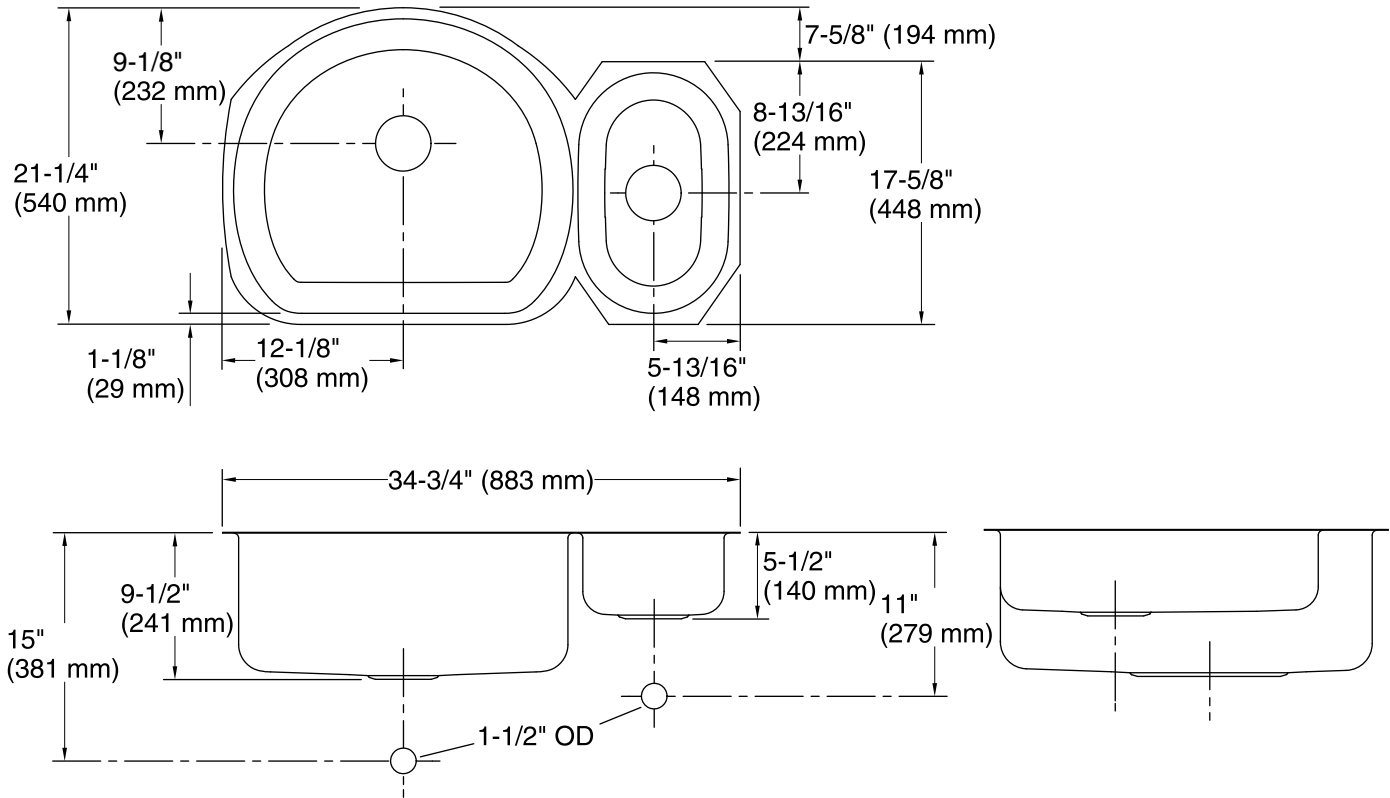

**Undertone®**  
Under-mount Kitchen Sink  
**K-3099**

**Features**

- 39-inch minimum base cabinet width.
- 18-gauge stainless steel.
- Under-mount.
- With SilentShield® sound-absorption technology.
- 9-1/2" (241 mm) deep left bowl and 5-1/2" (140 mm) deep right bowl.
- 34-3/4" (883 mm) x 18-1/2" (470 mm)

**Optional Accessories**

- K-2996 Sink Rack
- K-3292 Colander/Cutting Board
- K-6139 Sponge Caddy
- K-8801 Sink Strainer

**Components**

- Product includes:  
91915 Hardware Kit

**Codes/Standards**

ASME A112.19.3/CSA B45.4

## Technical Information

All product dimensions are nominal.

Bowl configuration:	High-low
Installation:	Under-mount, Under-mount
Bowl area (Left)	Length: 19" (483 mm) Width: 22" (559 mm) Bowl depth: 9-1/2" (241 mm)
Bowl area (Right)	Length: 9" (229 mm) Width: 15" (381 mm) Bowl depth: 5-1/2" (140 mm)
Drain hole:	3-5/8" (92 mm)
Template:	1040323-7, required, included