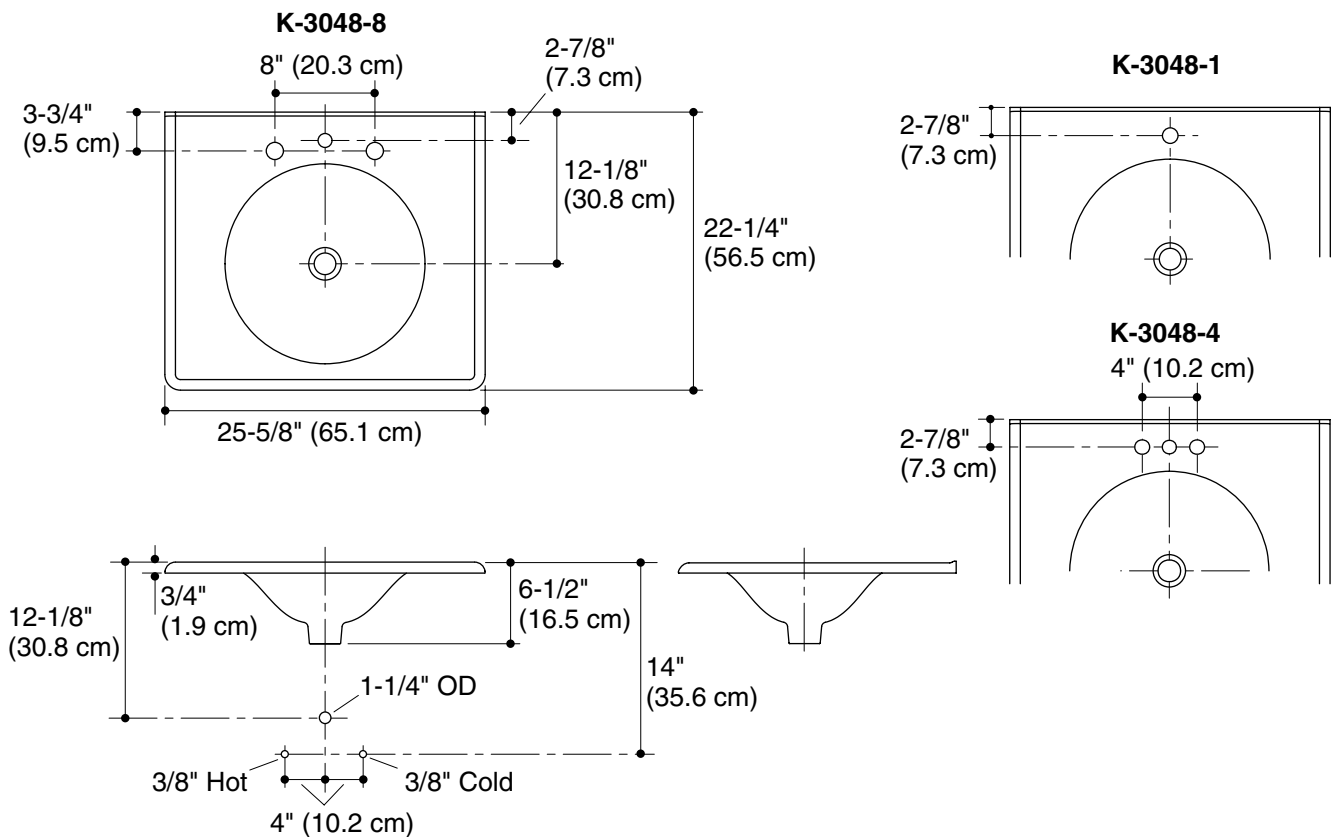

IRON/IMPRESSIONS™

Technical Information

Fixture*:	
Basin area	16" (40.6 cm) D.
Water depth	4-1/2" (11.4 cm)
Drain hole	1-3/4" (4.4 cm) D.
* Approximate measurements for comparison only.	

Installation Notes

NOTE: When selecting a faucet for this lavatory, ensure the faucet has a spout reach of 4-1/2" (11.4 cm) to 5" (12.7 cm) and has a spout height of 3" (7.6 cm) to 6" (15.2 cm).

Install this product according to the installation guide.

Product does not have an overflow.

Product Diagram

IRON/IMPRESSIONS™ CAST IRON TOP AND BASIN LAVATORY

Page 2 of 2
1049892-4-D

THE BOLD LOOK
OF **KOHLER**®