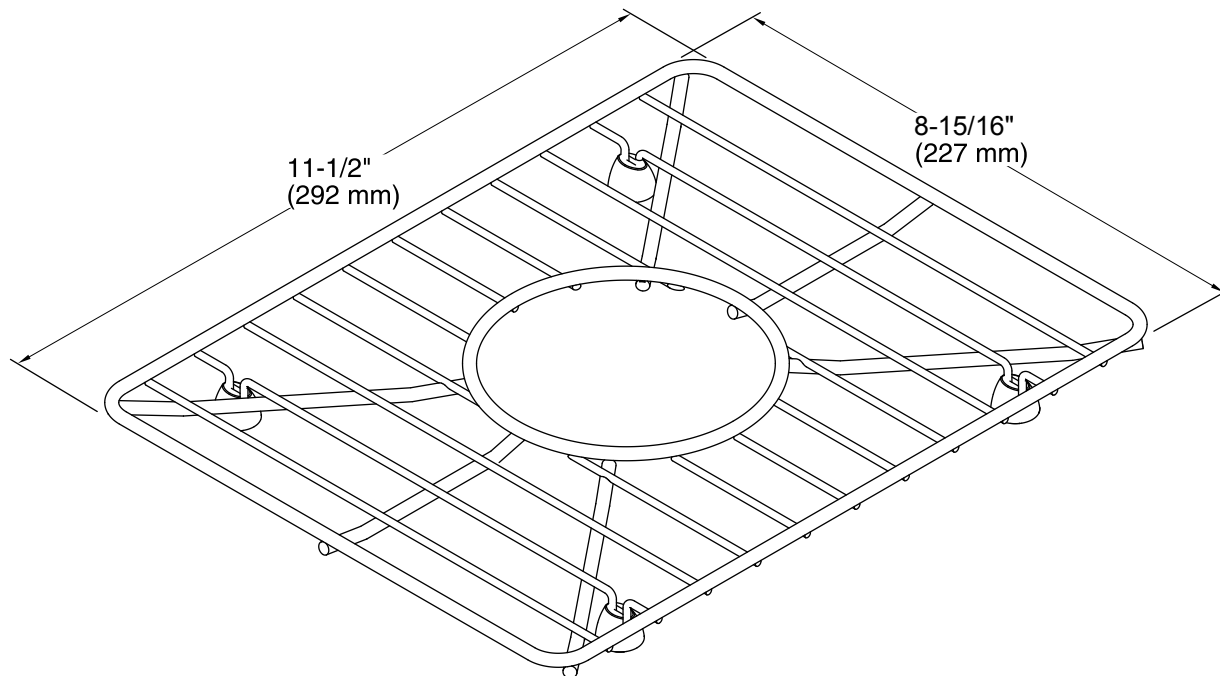

Features

- Fits in the square bowl of the K-3840 Vault bar sink.
- Comes included with the K-3840 Vault bar sink.
- Durable stainless-steel construction.
- Helps protect sink surface from daily wear.
- Dishwasher safe.
- Rubber feet provide added protection.

Technical Information

All product dimensions are nominal.