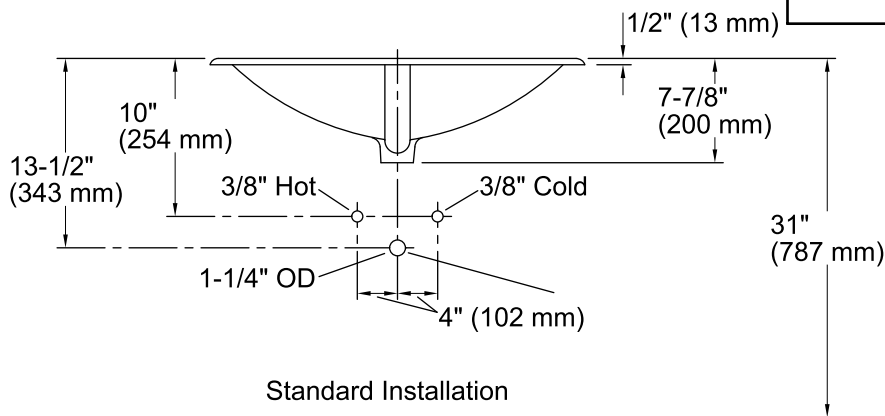

Man's Lav™
Drop-in Bathroom Sink
K-2885-1

Features

- KOHLER® cast iron.
- Drop-in.
- Generously-sized rectangular basin.
- With overflow.
- Single faucet hole.
- 28" (711 mm) x 19" (483 mm)

Recommended Accessories

Color tiles intended for reference only.

Color	Code	Description
	0	White
	96	Biscuit
	47	Almond
	KA	Black 'n Tan

Technical Information

All product dimensions are nominal.

Bowl configuration:	Single
Installation:	Drop-In
Bowl area (Only)	Length: 24" (610 mm) Width: 13" (330 mm) Water depth: 4-1/4" (108 mm)
Number of deck holes:	1
Faucet hole(s):	1-3/8" (35 mm)
Drain hole:	1-3/4" (44 mm)
Template:	101090-7, required, included