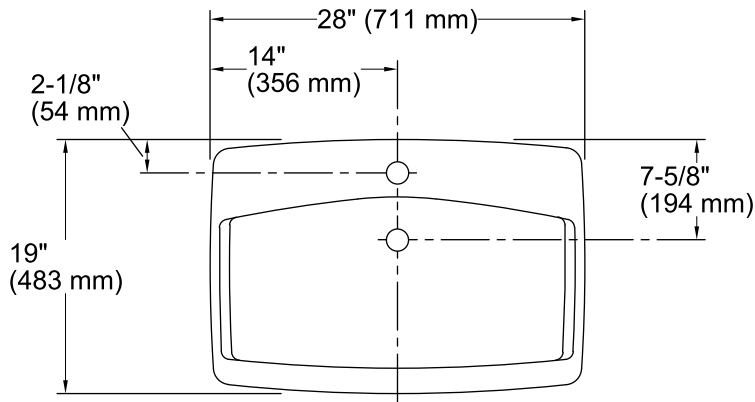

Man's Lav™
Drop-in Bathroom Sink
K-2885-1

Features

- KOHLER® cast iron.
- Drop-in.
- Generously-sized rectangular basin.
- With overflow.
- Single faucet hole.
- 28" (711 mm) x 19" (483 mm)

Recommended Accessories

Color tiles intended for reference only.

Color	Code	Description
	0	White
	96	Biscuit
	47	Almond
	KA	Black 'n Tan

Technical Information

All product dimensions are nominal.

Bowl configuration:	Single
Installation:	Drop-In
Bowl area (Only)	Length: 24" (610 mm) Width: 13" (330 mm) Water depth: 4-1/4" (108 mm)
Number of deck holes:	1
Faucet hole(s):	1-3/8" (35 mm)
Drain hole:	1-3/4" (44 mm)
Template:	101090-7, required, included