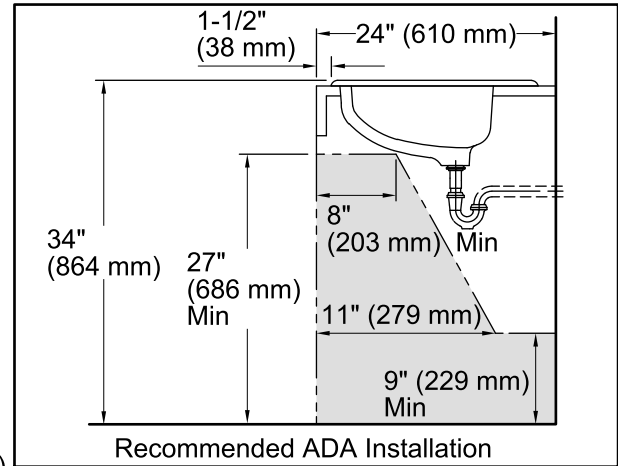

Man's Lav™
Drop-in Bathroom Sink
K-2885-1

Features

- KOHLER® cast iron.
- Drop-in.
- Generously-sized rectangular basin.
- With overflow.
- Single faucet hole.
- 28" (711 mm) x 19" (483 mm)

Recommended Accessories

K-8998 P-Trap

ADA

Codes/Standards

ASME A112.19.1/CSA B45.2
ADA
ICC/ANSI A117.1

**KOHLER® Lifetime Limited Warranty
for Cast Iron Components**

See website for detailed warranty information.

Available Color/Finishes

Color tiles intended for reference only.

Color	Code	Description
	0	White
	96	Biscuit
	47	Almond
	KA	Black 'n Tan

Technical Information

All product dimensions are nominal.

Bowl configuration:	Single
Installation:	Drop-In
Bowl area (Only)	Length: 24" (610 mm) Width: 13" (330 mm) Water depth: 4-1/4" (108 mm)
Number of deck holes:	1
Faucet hole(s):	1-3/8" (35 mm)
Drain hole:	1-3/4" (44 mm)
Template:	101090-7, required, included