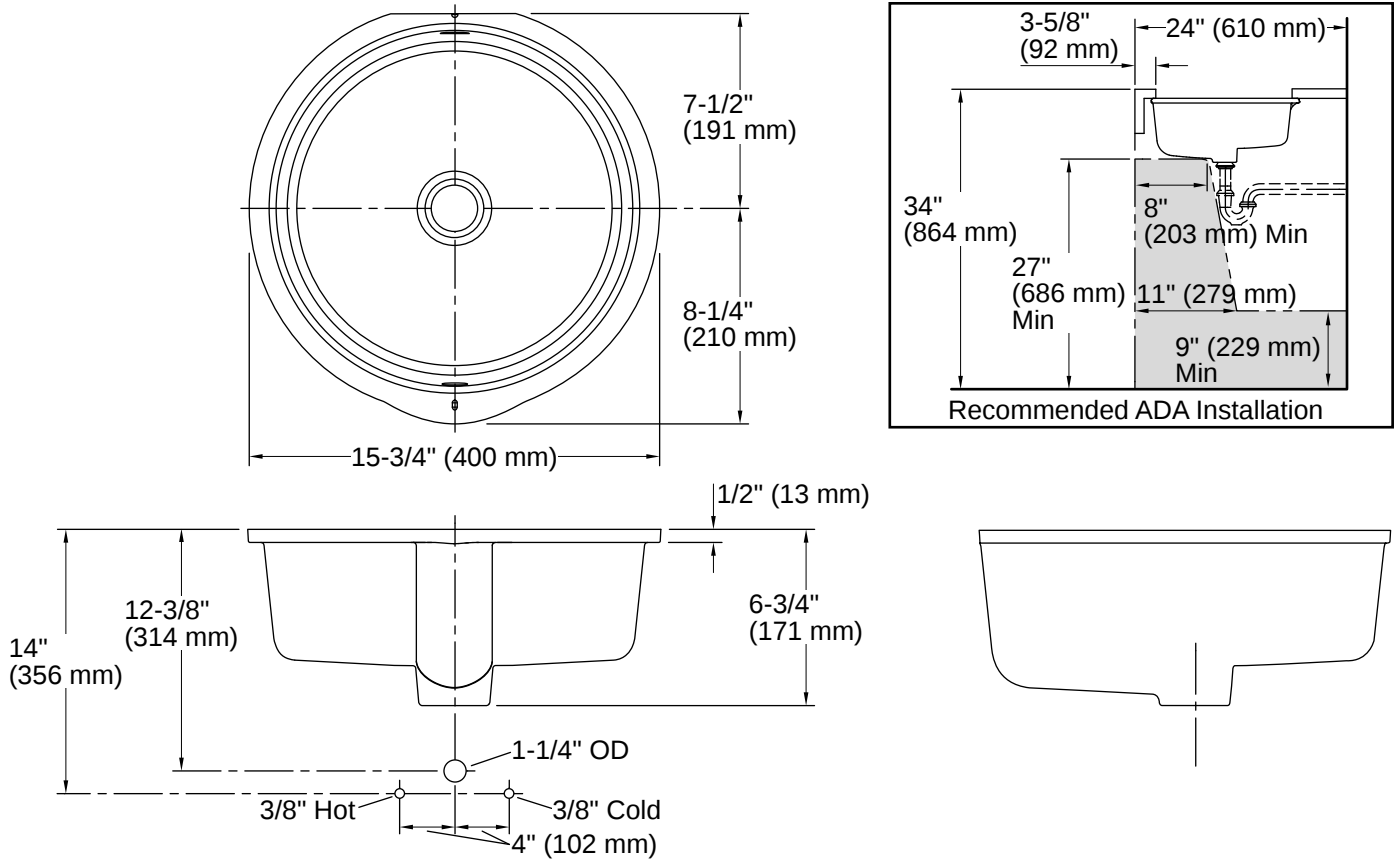

Installation

- Undermount

Installation Notes

Install this product according to the installation instructions.

NOTICE: Countertop manufacturer or cutter must use the current product template available at www.kohler.com, or by calling 1-800-4KOHLER. Kohler Co. is not responsible for cutout errors when the incorrect cutout template is used.

Product dimensions are nominal and may vary per ASME A112.19.2 tolerances.

ADA compliant when installed to the specific requirements of these regulations.