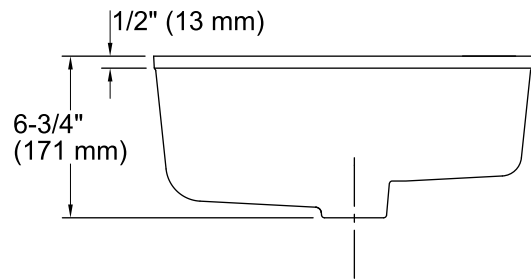

Features

- Vitreous china.
- Under-mount.
- Oval basin with contemporary design.
- With overflow.
- No faucet holes; requires wall- or counter-mount faucet.
- 17" (432 mm) x 14" (356 mm)

Recommended Accessories

Technical Information

All product dimensions are nominal.

Bowl configuration:	Single
Installation:	Under-mount
Bowl area (Only)	Length: 17" (432 mm) Width: 14" (356 mm) Water depth: 3-1/8" (79 mm)
Drain hole:	1-3/4" (44 mm)
Template:	1151011-7, required, not included