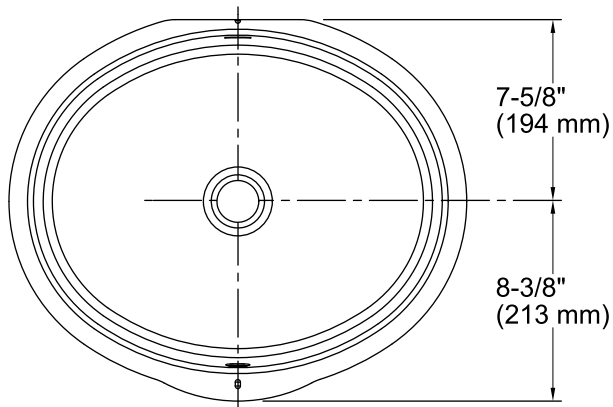

Features

- Vitreous china.
- Under-mount.
- Oval basin with contemporary design.
- With overflow.
- No faucet holes; requires wall- or counter-mount faucet.
- 17" (432 mm) x 14" (356 mm)

Recommended Accessories

K-8998 P-Trap

Components

Additional included component/s: 1193643 Basin Clamps.

ADA

Codes/Standards

ASME A112.19.2/CSA B45.1
ADA
ICC/ANSI A117.1

KOHLER® One-Year Limited Warranty

See website for detailed warranty information.

Technical Information

All product dimensions are nominal.

Bowl configuration:	Single
Installation:	Under-mount
Bowl area (Only)	Length: 17" (432 mm) Width: 14" (356 mm) Water depth: 3-1/8" (79 mm)
Drain hole:	1-3/4" (44 mm)
Template:	1151011-7, required, not included