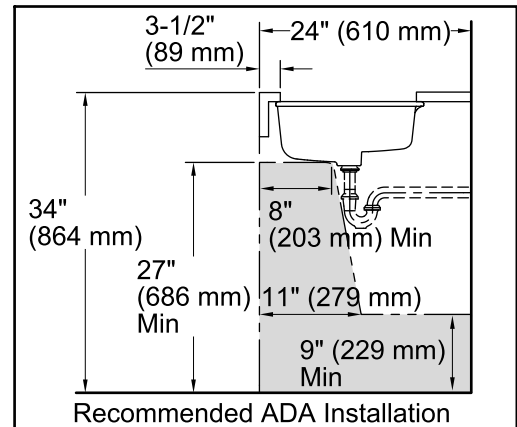

Features

- Vitreous china.
- Under-mount.
- Oval basin with contemporary design.
- With overflow.
- No faucet holes; requires wall- or counter-mount faucet.
- 17" (432 mm) x 14" (356 mm)

Recommended Accessories

K-8998 P-Trap

Components

Additional included component/s: 1193643 Basin Clamps.

ADA

Codes/Standards

ASME A112.19.2/CSA B45.1
ADA
ICC/ANSI A117.1

KOHLER® One-Year Limited Warranty

See website for detailed warranty information.

Technical Information

All product dimensions are nominal.

Bowl configuration:	Single
Installation:	Under-mount
Bowl area (Only)	Length: 17" (432 mm) Width: 14" (356 mm) Water depth: 3-1/8" (79 mm)
Drain hole:	1-3/4" (44 mm)
Template:	1151011-7, required, not included