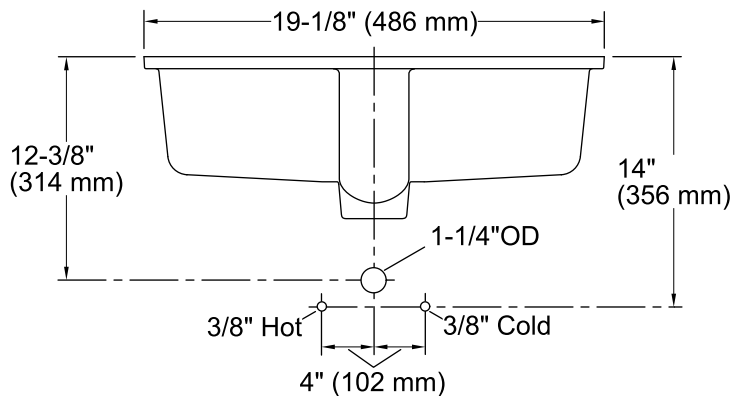

Features

- Vitreous china.
- Under-mount.
- Oval basin with contemporary design.
- With overflow.
- No faucet holes; requires wall- or counter-mount faucet.
- 17" (432 mm) x 14" (356 mm)

Recommended Accessories

K-8998 P-Trap

Components

Additional included component/s: 1193643 Basin Clamps.

ADA

Codes/Standards

ASME A112.19.2/CSA B45.1
ADA
ICC/ANSI A117.1

KOHLER® One-Year Limited Warranty

See website for detailed warranty information.

Technical Information

All product dimensions are nominal.

Bowl configuration:	Single
Installation:	Under-mount
Bowl area (Only)	Length: 17" (432 mm) Width: 14" (356 mm) Water depth: 3-1/8" (79 mm)
Drain hole:	1-3/4" (44 mm)
Template:	1151011-7, required, not included