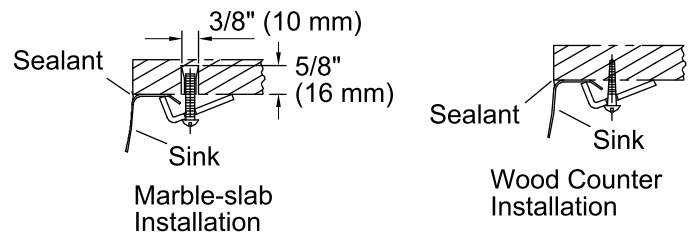

Features

- 20-gauge stainless steel.
- Under-mount.
- Oval basin.
- Without overflow.
- No faucet holes; requires wall- or counter-mount faucet.
- 18" (457 mm) x 13" (330 mm)

Recommended Accessories

K-7114 Pop-Up Drain
K-7127 Drain
K-7129 Drain
K-8998 P-Trap

Components

Additional included component/s: 1193643 Basin Clamps, drain gasket, and tube.

ADA

Codes/Standards

ASME A112.19.3/CSA B45.4
ADA
ICC/ANSI A117.1

KOHLER® One-Year Limited Warranty

See website for detailed warranty information.

Available Color/Finishes

Color tiles intended for reference only.

Color	Code	Description
	MF	Mirror French Gold
	SBV	Satin Bronze

Technical Information

All product dimensions are nominal.

Bowl configuration:	Single
Installation:	Under-mount
Bowl area (Only)	Length: 18" (457 mm) Width: 13" (330 mm) Water depth: 5-7/8" (149 mm)
Drain hole:	1-5/8" (41 mm)
Template:	1000258-7, required, included

Notes

Install this product according to the installation instructions.

Supplied basin clamp assembly requires 3/4" (19 mm) minimum countertop thickness. Installer must supply anchors for thinner countertops.