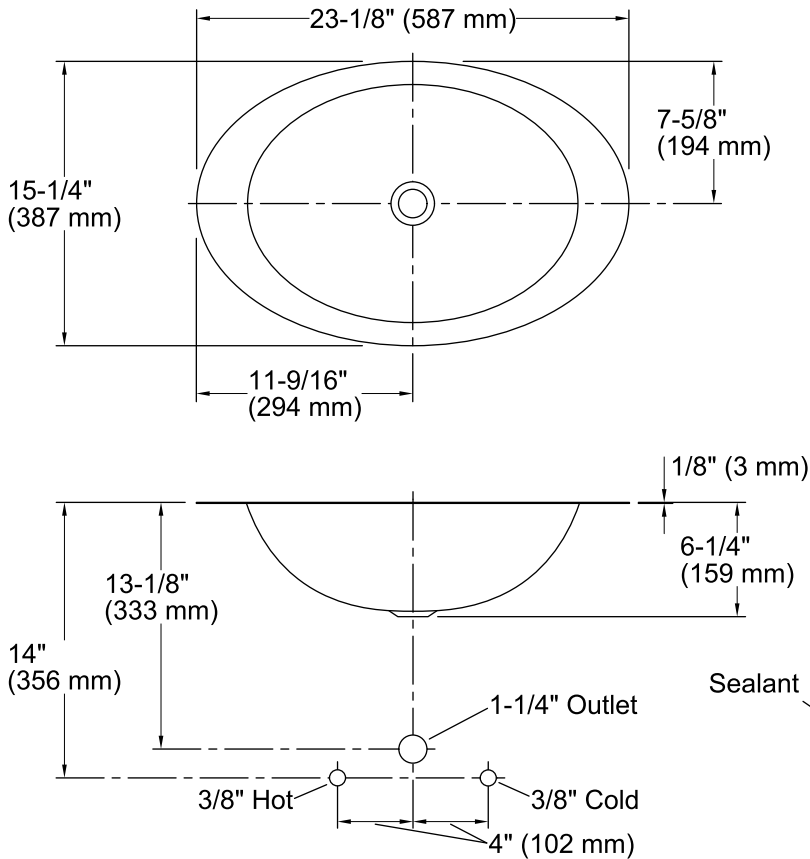

Features

- 20-gauge stainless steel.
- Under-mount.
- Oval basin.
- Without overflow.
- No faucet holes; requires wall- or counter-mount faucet.
- 18" (457 mm) x 13" (330 mm)

Recommended Accessories

K-7114 Pop-Up Drain
K-7127 Drain
K-7129 Drain
K-8998 P-Trap

Available Color/Finishes

Color tiles intended for reference only.

Color	Code	Description
	MF	Mirror French Gold
	SBV	Satin Bronze

Technical Information

All product dimensions are nominal.

Bowl configuration:	Single
Installation:	Under-mount
Bowl area (Only)	Length: 18" (457 mm) Width: 13" (330 mm) Water depth: 5-7/8" (149 mm)
Drain hole:	1-5/8" (41 mm)
Template:	1000258-7, required, included

Notes

Install this product according to the installation instructions.

Supplied basin clamp assembly requires 3/4" (19 mm) minimum countertop thickness. Installer must supply anchors for thinner countertops.