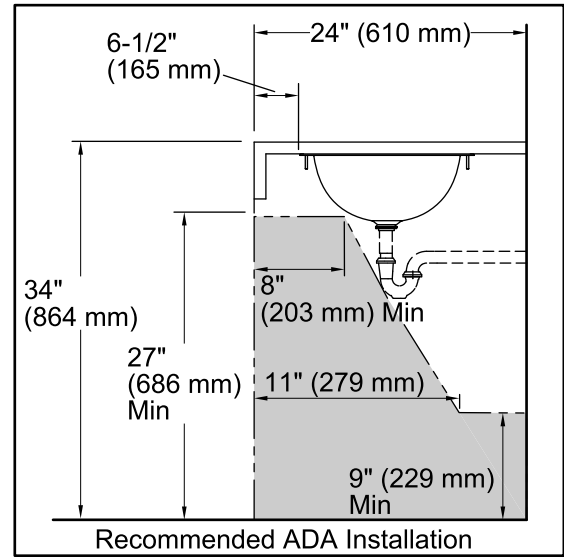

Features

- 20-gauge stainless steel.
- Under-mount.
- Oval basin.
- Without overflow.
- No faucet holes; requires wall- or counter-mount faucet.
- 18" (457 mm) x 13" (330 mm)

Recommended Accessories

K-7114 Pop-Up Drain
K-7127 Drain
K-7129 Drain
K-8998 P-Trap

Components

Additional included component/s: 1193643 Basin Clamps, drain gasket, and tube.

ADA

Codes/Standards

ASME A112.19.3/CSA B45.4
ADA
ICC/ANSI A117.1

KOHLER® One-Year Limited Warranty

See website for detailed warranty information.

Available Color/Finishes

Color tiles intended for reference only.

Color	Code	Description
	MF	Mirror French Gold
	SBV	Satin Bronze

Technical Information

All product dimensions are nominal.

Bowl configuration:	Single
Installation:	Under-mount
Bowl area (Only)	Length: 18" (457 mm) Width: 13" (330 mm) Water depth: 5-7/8" (149 mm)
Drain hole:	1-5/8" (41 mm)
Template:	1000258-7, required, included

Notes

Install this product according to the installation instructions.

Supplied basin clamp assembly requires 3/4" (19 mm) minimum countertop thickness. Installer must supply anchors for thinner countertops.