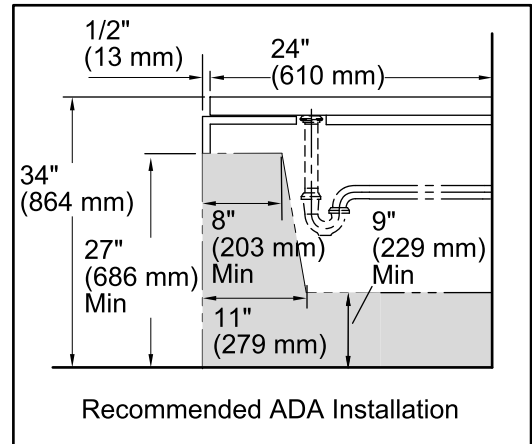

**Purist®**  
Wading Pool® Bathroom Sink  
**K-2335-8**

**Features**

- Marble.
- Above-counter or wall-mount.
- Spacious shallow basin.
- 8-inch centers.
- Coordinates with other products in the Purist collection.
- 24" (610 mm) x 23-1/2" (597 mm)

## Technical Information

All product dimensions are nominal.

Bowl configuration:	Single
Installation:	Above-counter
Bowl area (Only)	Length: 22" (559 mm) Width: 17-1/2" (445 mm) Water depth: 1-3/4" (44 mm)
Number of deck holes:	3
Faucet hole(s):	1-7/16" (36 mm)
Drain hole:	1-3/4" (44 mm)
Template:	1014137-7, required, included