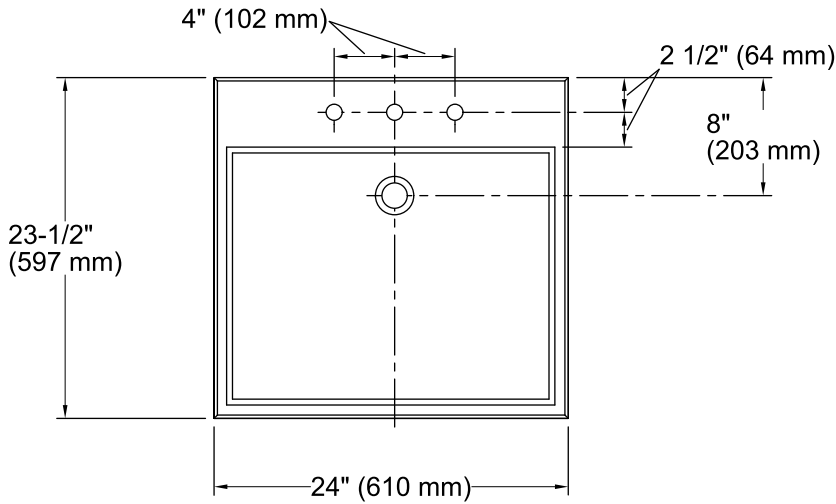

**Purist®**  
Wading Pool® Bathroom Sink  
**K-2335-8**

**Features**

- Marble.
- Above-counter or wall-mount.
- Spacious shallow basin.
- 8-inch centers.
- Coordinates with other products in the Purist collection.
- 24" (610 mm) x 23-1/2" (597 mm)

## Technical Information

All product dimensions are nominal.

Bowl configuration:	Single
Installation:	Above-counter
Bowl area (Only)	Length: 22" (559 mm) Width: 17-1/2" (445 mm) Water depth: 1-3/4" (44 mm)
Number of deck holes:	3
Faucet hole(s):	1-7/16" (36 mm)
Drain hole:	1-3/4" (44 mm)
Template:	1014137-7, required, included