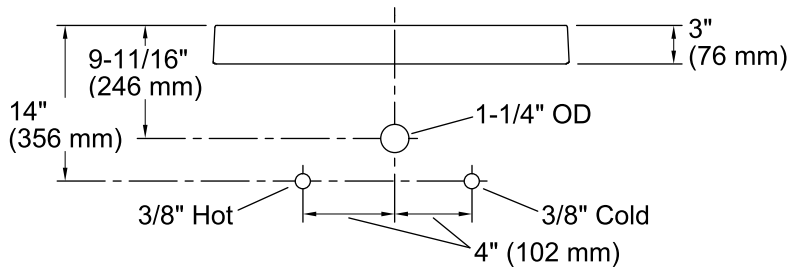

**Purist®**  
Wading Pool® Bathroom Sink  
**K-2335-8**

**Features**

- Marble.
- Above-counter or wall-mount.
- Spacious shallow basin.
- 8-inch centers.
- Coordinates with other products in the Purist collection.
- 24" (610 mm) x 23-1/2" (597 mm)

## Technical Information

All product dimensions are nominal.

Bowl configuration:	Single
Installation:	Above-counter
Bowl area (Only)	Length: 22" (559 mm) Width: 17-1/2" (445 mm) Water depth: 1-3/4" (44 mm)
Number of deck holes:	3
Faucet hole(s):	1-7/16" (36 mm)
Drain hole:	1-3/4" (44 mm)
Template:	1014137-7, required, included