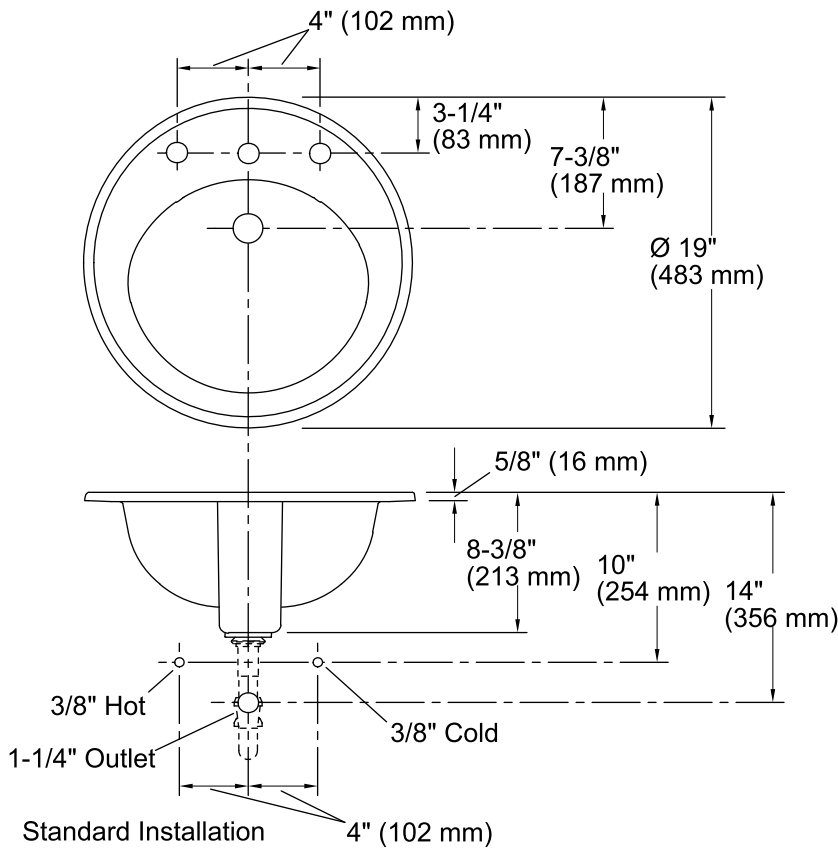

Features

- Vitreous china.
- Drop-in.
- Round basin.
- 8-inch center faucet holes.
- With overflow.
- 19" (483 mm) diameter

Recommended Accessories

K- 8998 P-Trap

ADA

Codes/Standards

ASME A112.19.2/CSA B45.1
ADA
ICC/ANSI A117.1

Technical Information

All product dimensions are nominal.

Bowl configuration:	Single
Installation:	Drop-In
Bowl area (Only)	Length: 14" (356 mm) Width: 12" (305 mm) With overflow: Yes Water depth: 4" (102 mm)
Bowl area	With overflow: Yes
Number of deck holes:	3
Faucet hole(s):	1-3/8" (35 mm)
Drain hole:	1-3/4" (44 mm)