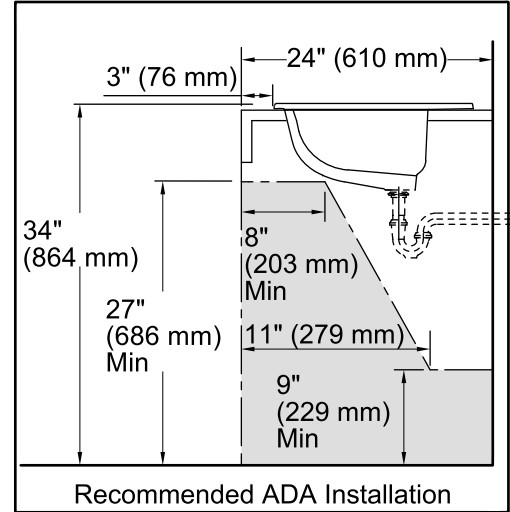

Features

- Vitreous china.
- Drop-in.
- Round basin.
- 8-inch center faucet holes.
- With overflow.
- 19" (483 mm) diameter

Recommended Accessories

K- 8998 P-Trap

ADA

Codes/Standards

ASME A112.19.2/CSA B45.1
ADA
ICC/ANSI A117.1

Technical Information

All product dimensions are nominal.

Bowl configuration:	Single
Installation:	Drop-In
Bowl area (Only)	Length: 14" (356 mm) Width: 12" (305 mm) With overflow: Yes Water depth: 4" (102 mm)
Bowl area	With overflow: Yes
Number of deck holes:	3
Faucet hole(s):	1-3/8" (35 mm)
Drain hole:	1-3/4" (44 mm)