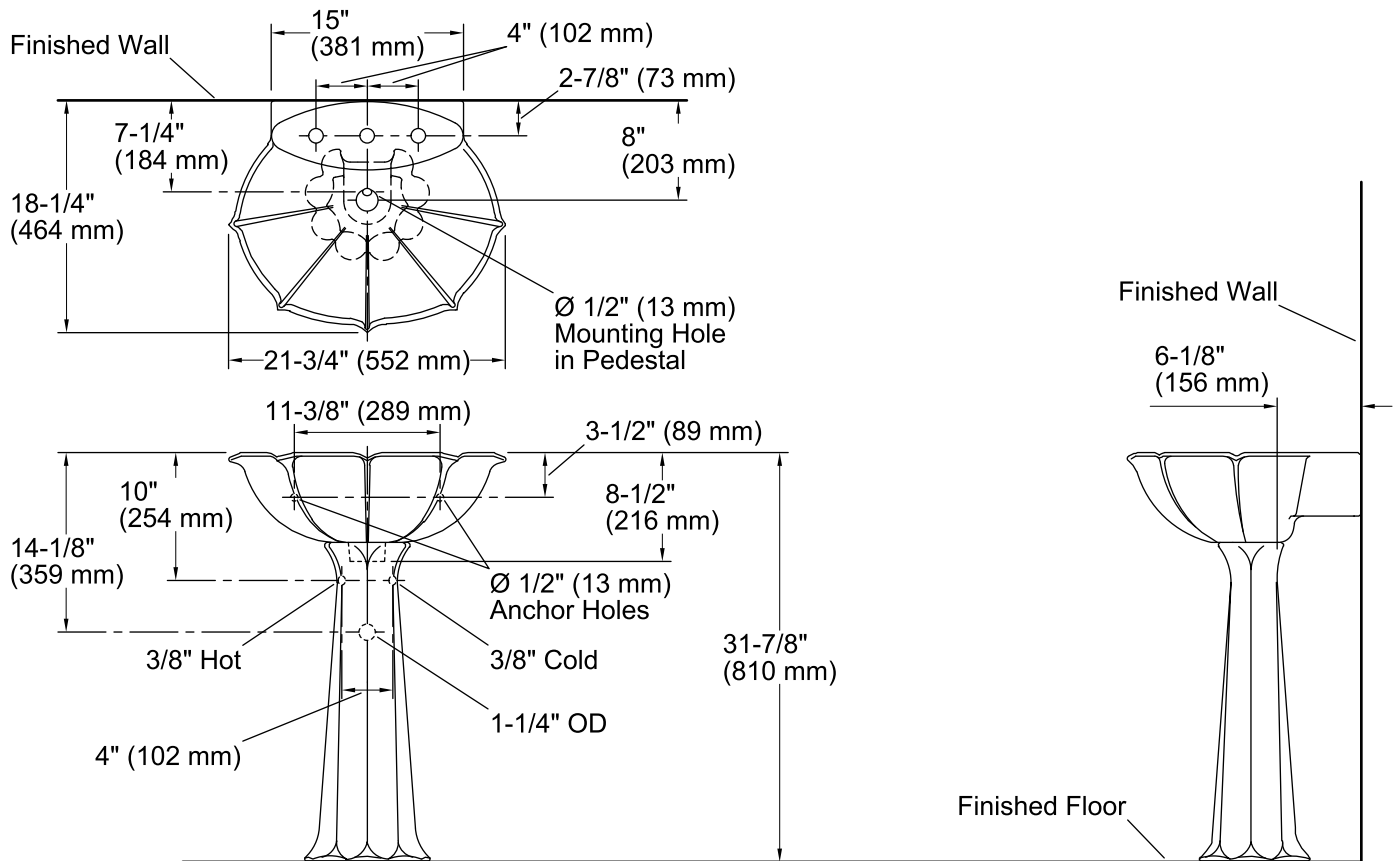

**Anatole®**  
Pedestal Bathroom Sink  
**K-2099-8**

**Features**

- Vitreous china.
- Pedestal sink.
- Deep curved oval basin.
- 8-inch centers.
- 21-3/4" (552mm) x 18-1/4" (464 mm) x 31-7/8" (810 mm)

**Recommended Accessories**

- K-7605-P Angle Supply with Stop (pair)
- K-8998 P-Trap

**Optional Accessories**

- 1041816 Hardware kit, Hollow Wall

**Components**

Product includes:

- K-2232 Bathroom Sink Pedestal
- K-2230-8 Pedestal Bathroom Sink Basin
- Additional included component/s: Accessory pack, and rubber pads.

### Technical Information

All product dimensions are nominal.

Bowl configuration:	Single
Installation:	Pedestal
Bowl area (Only)	Length: 20" (508 mm) Width: 11" (279 mm) Water depth: 6-5/8" (168 mm)
Number of deck holes:	3
Faucet hole(s):	1-3/8" (35 mm)
Drain hole:	1-3/4" (44 mm)