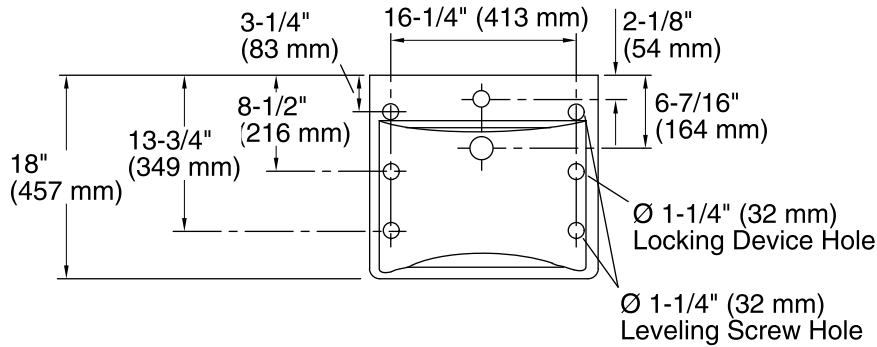

Standard Installation

Technical Information

All product dimensions are nominal.

Bowl configuration:	Single
Installation:	Wall-mount
Bowl area (Only)	Length: 18" (457 mm) Width: 13" (330 mm) With overflow: Yes Water depth: 4-7/8" (124 mm)
Bowl area	With overflow: Yes
Number of deck holes:	1
Faucet hole(s):	1-3/8" (35 mm)
Drain hole:	1-3/4" (44 mm)

Notes

Install this product according to the installation instructions.

ADA, OBC, CSA B651 compliant when installed to the specific requirements of these regulations.