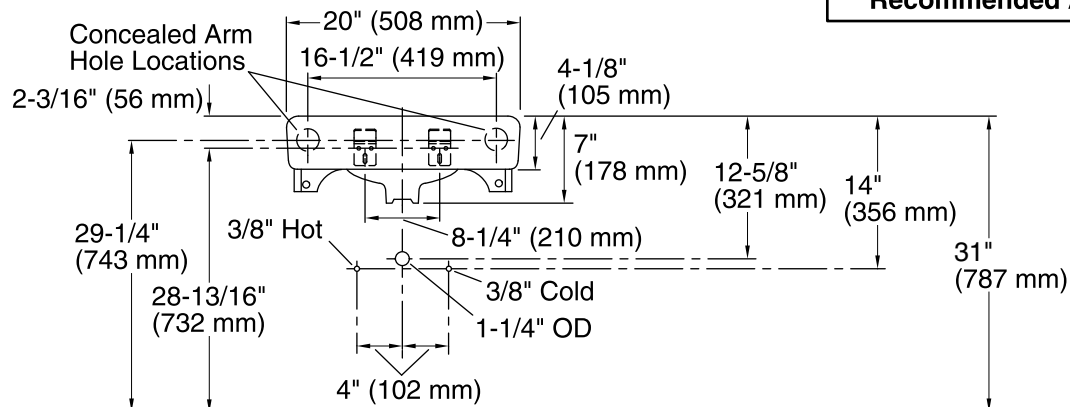

Standard Installation

Technical Information

All product dimensions are nominal.

Bowl configuration:	Single
Installation:	Wall-mount
Bowl area (Only)	Length: 18" (457 mm) Width: 13" (330 mm) With overflow: Yes Water depth: 4-7/8" (124 mm)
Bowl area	With overflow: Yes
Number of deck holes:	1
Faucet hole(s):	1-3/8" (35 mm)
Drain hole:	1-3/4" (44 mm)

Notes

Install this product according to the installation instructions.

ADA, OBC, CSA B651 compliant when installed to the specific requirements of these regulations.