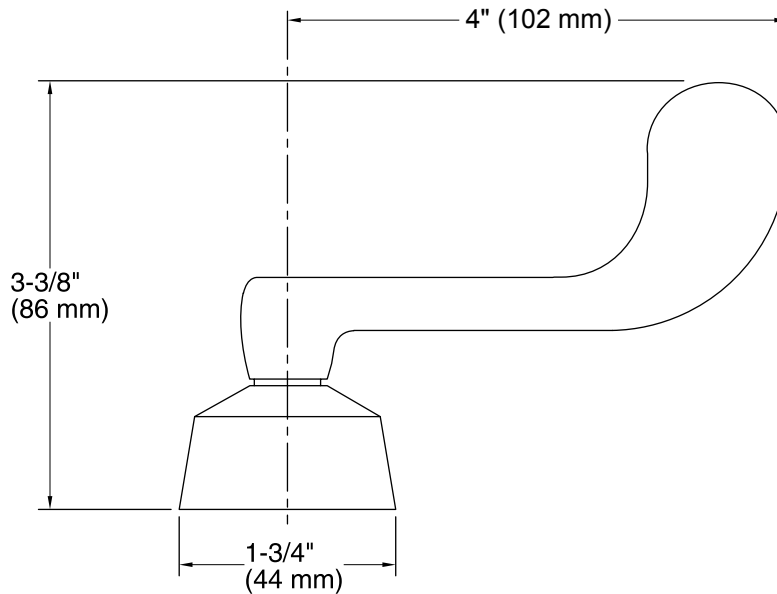

#### Color Code Description

■ CP Polished Chrome

**Technical Information**

All product dimensions are nominal.

**Notes**

Install this product according to the installation guide.

ADA, OBC, CSA B651 compliant when installed to the specific requirements of these regulations.