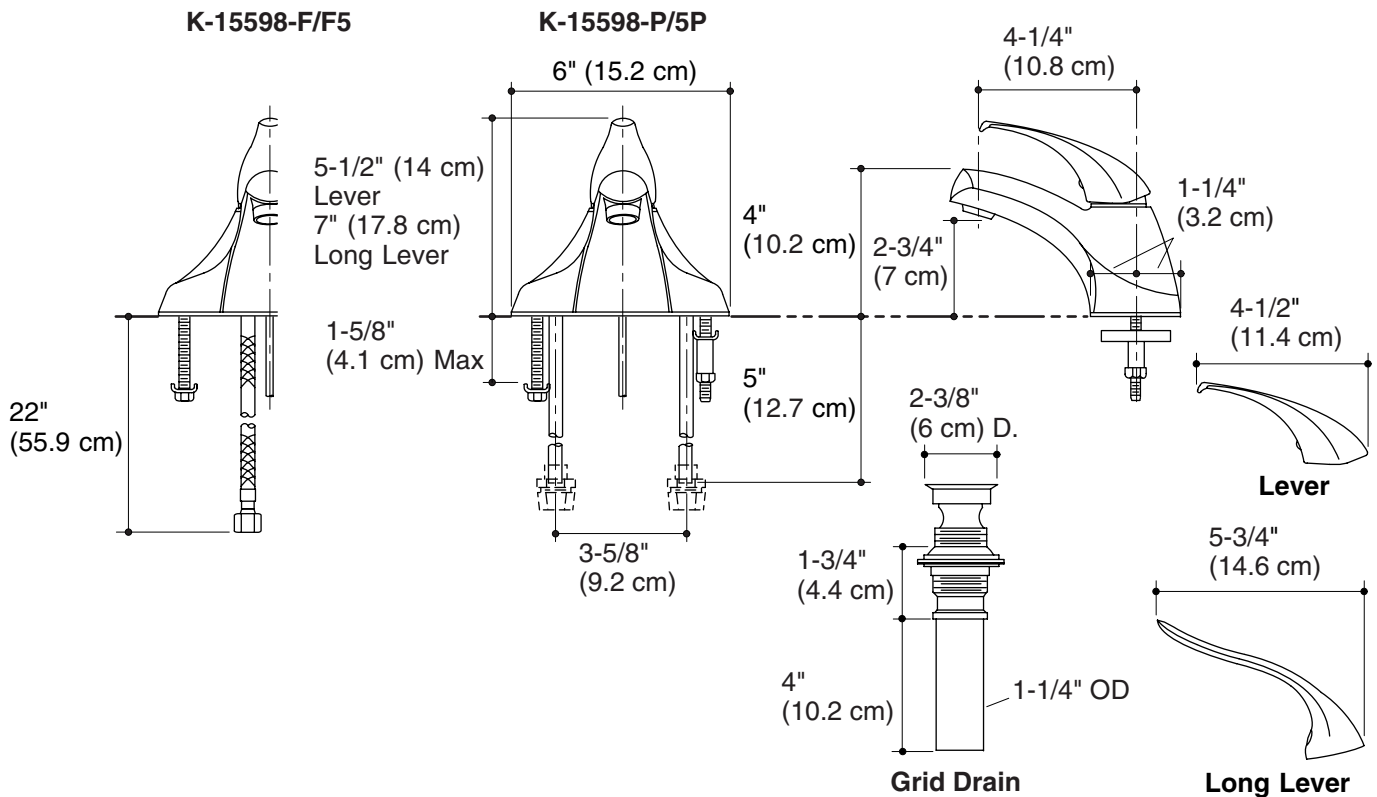

CORALAIS®

Installation Notes

Install this product according to the installation guide.

Product Diagram