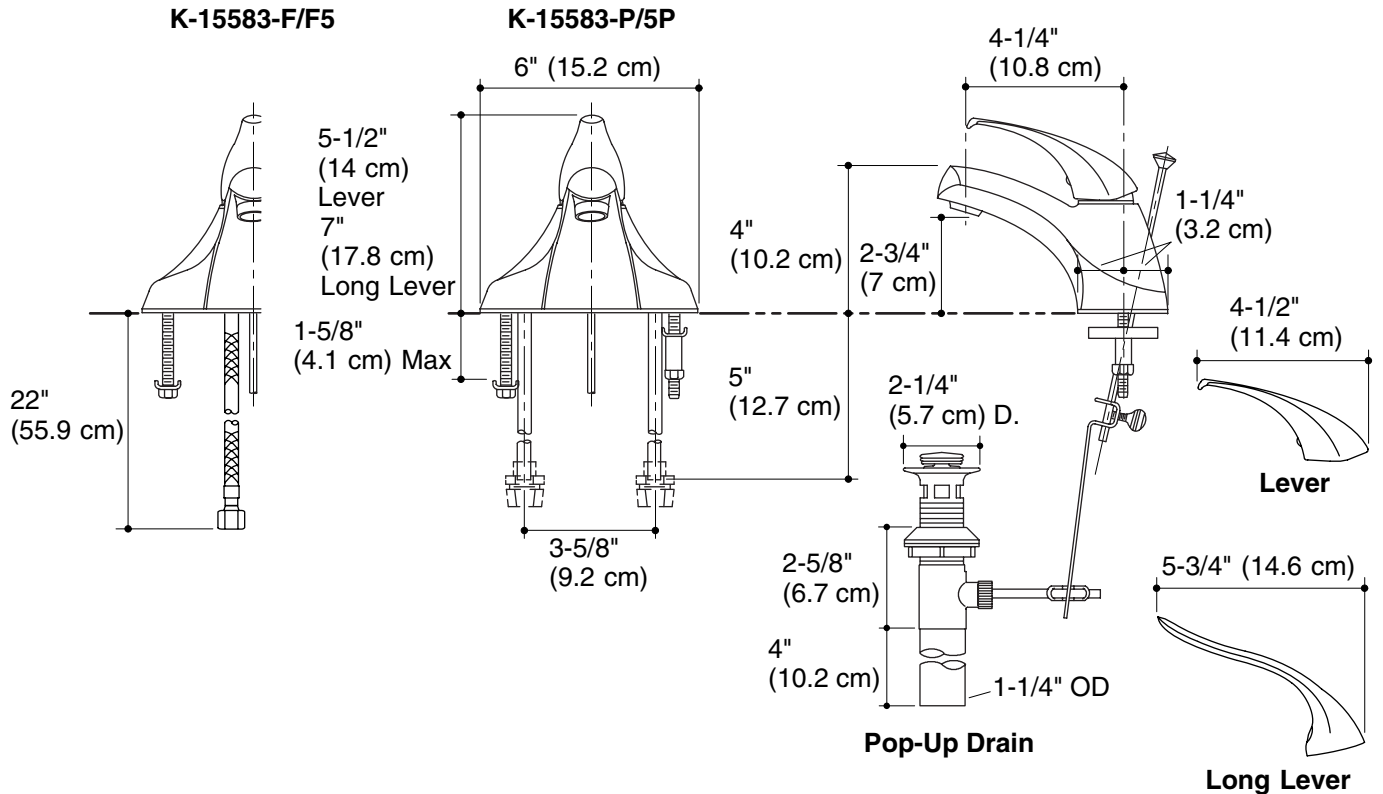

CORALAIS®

Technical Information

Applicable lavatory faucet with 4-1/2" (11.4 cm) lever handle:	
With flexible connections	K-15583-F
With ground joint connections	K-15583-P
Applicable lavatory faucet with 5-3/4" (14.6 cm) lever handle:	
With flexible connections	K-15583-F5
With ground joint connections	K-15583-5P
Lever handles are ADA compliant. ADA	

Installation Notes

Install this product according to the installation guide.

Product Diagram