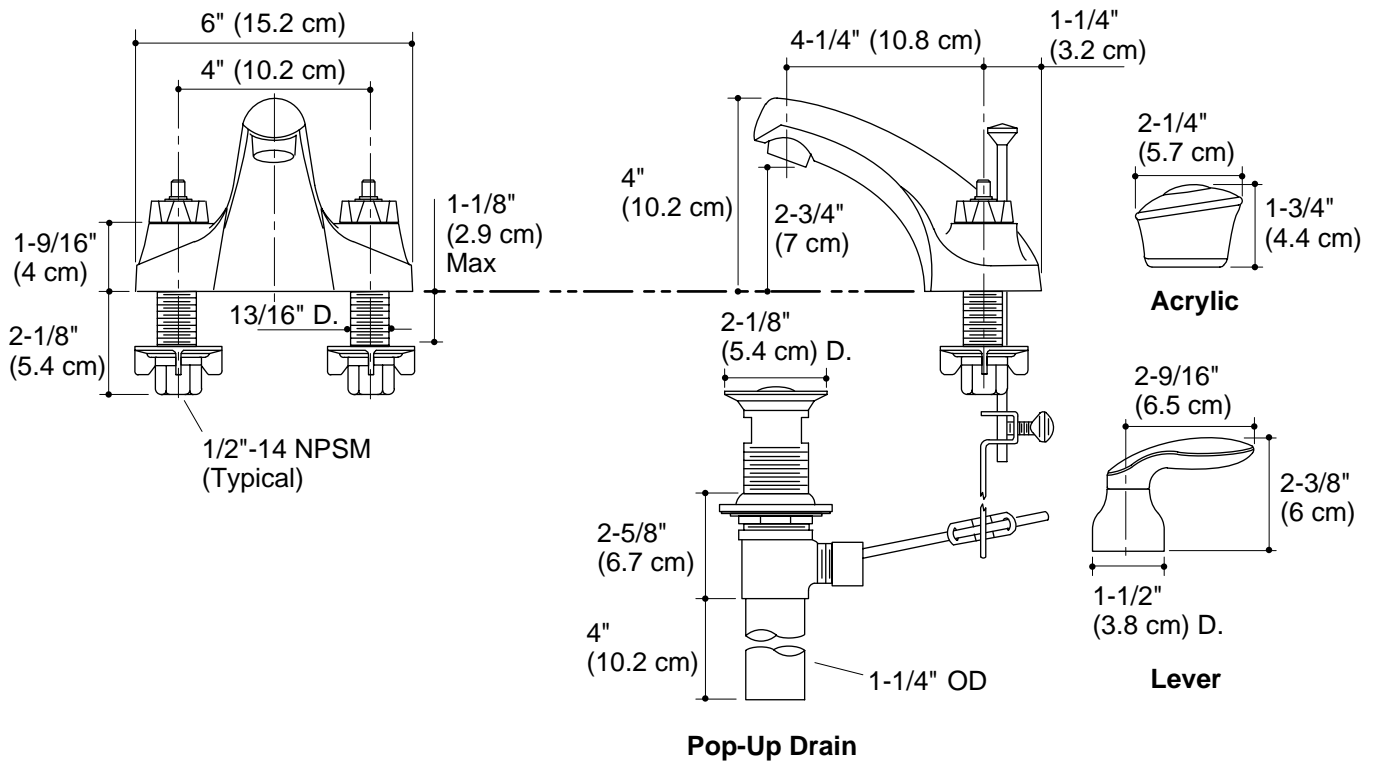

CORALAIS®

Installation Notes

Install this product according to the installation guide.

Product Diagram