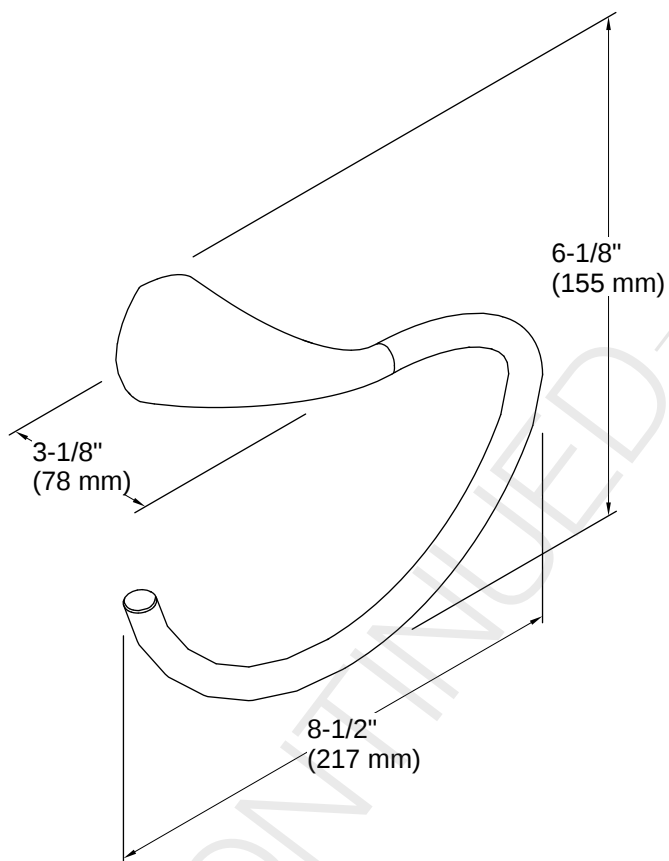

Installation

- Installation template and tools included

Installation Notes

Install this product according to the installation instructions.

CAUTION: Risk of personal injury. Do not install these products in any area where they are likely to be used inadvertently as a grab bar or support bar. These products are not designed or intended for use as a grab bar or support bar.