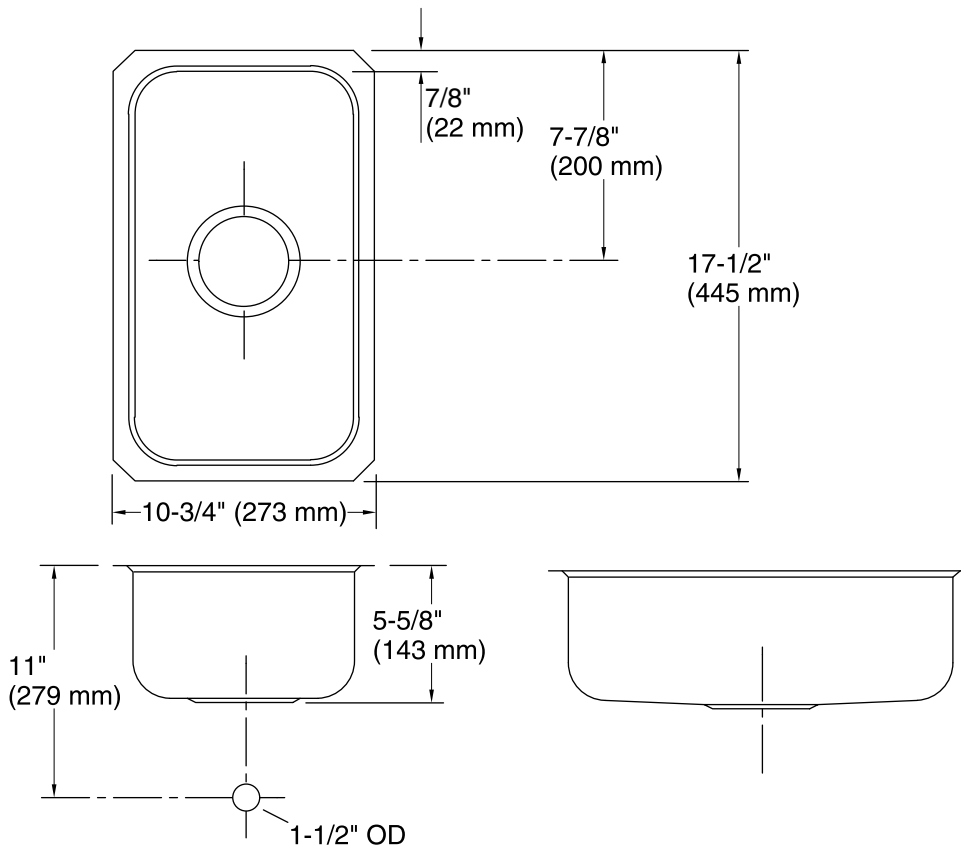

**Undertone®**  
Under-mount Kitchen Sink  
**K-3333**

**Features**

- 15-inch minimum base cabinet width.
- 18-gauge stainless steel.
- Under-mount.
- Single compartment.
- Squared bowl.
- Includes SilentShield® sound-absorption technology.
- 10-3/4" (254 mm) x 17-1/2" (432 mm)

**Optional Accessories**

K-8801 Sink Strainer

**Components**

Product includes:

91915 Hardware Kit

**ADA**

**Codes/Standards**

ASME A112.19.3/CSA B45.4

## Technical Information

All product dimensions are nominal.

Bowl configuration:	Single
Installation:	Under-mount, Under-mount
Bowl area (Only)	Length: 9" (229 mm) Width: 15-3/4" (400 mm) Bowl depth: 5-1/2" (140 mm)
Drain hole:	3-5/8" (92 mm)
Template:	113194-7, required, included