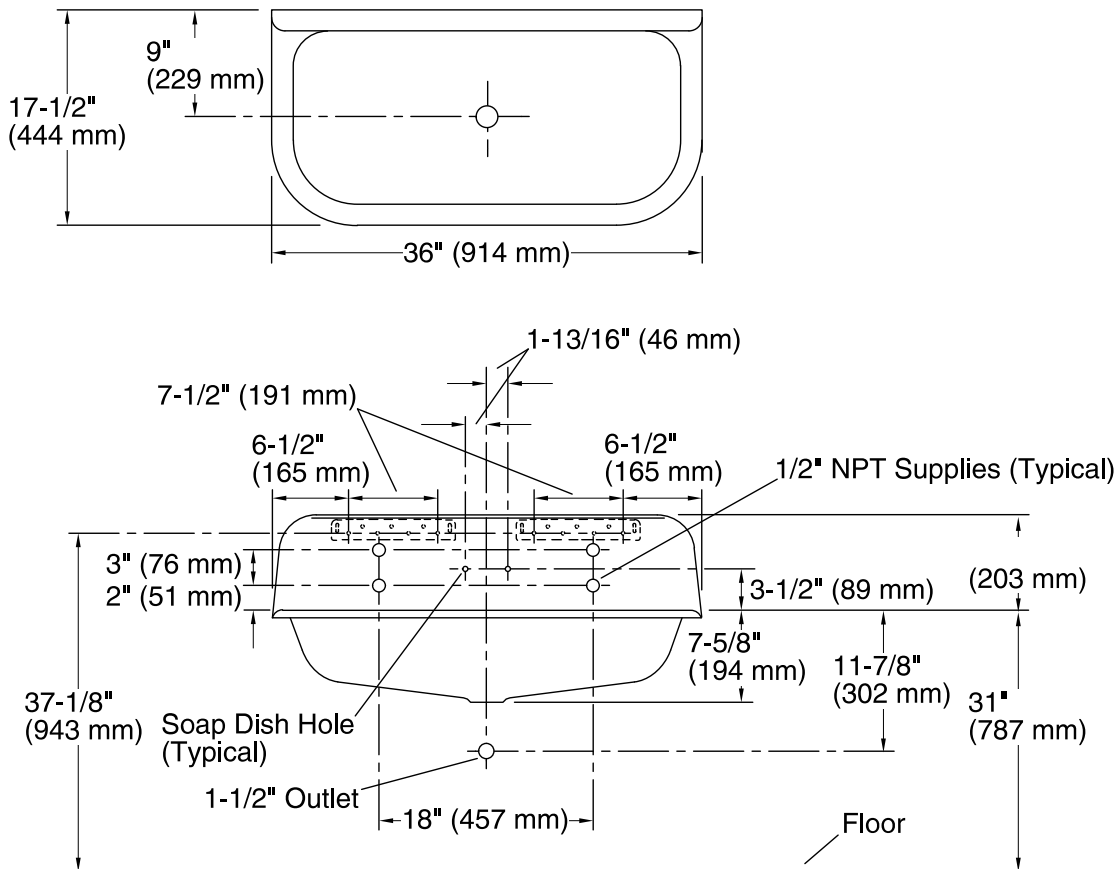

Technical Information

All product dimensions are nominal.

1. Bowl configuration: Single
   Installation: Top-mount
   Bowl area (Only): Length: 32" (813 mm)
   Width: 14" (356 mm)
   Water depth: 7" (178 mm)
   Number of deck holes: 4
   Faucet hole spacing: 5-1/2" (140 mm)
   Faucet hole(s): 1-1/2" (38 mm)
   Soap/Lotion hole: 5/16" (8 mm)
   Drain hole: 2-1/8" (54 mm)

Notes

Install this product according to the installation instructions.