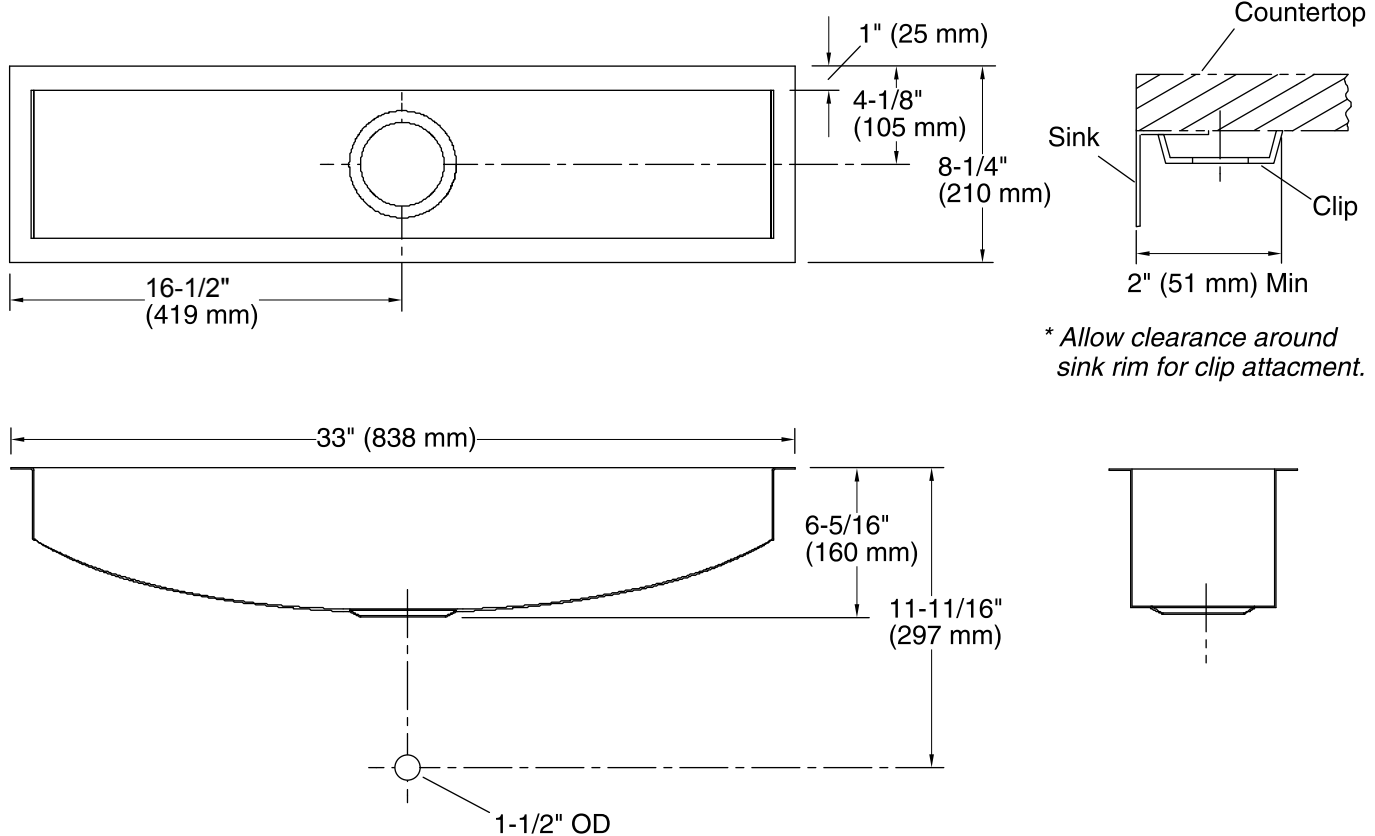

**Undertone®**  
Under-mount Kitchen Sink  
**K-3187**

**Features**

- 36-inch minimum base cabinet width.
- 16-gauge stainless steel.
- Under-mount.
- Single compartment.
- With SilentShield® sound-absorption technology.
- 33" (838 mm) x 8-1/4" (216 mm)

**Optional Accessories**

- K- 8801 Sink Strainer
- K- 2989 Hardwood Countertop Cutting Board

**Components**

- Product includes:  
91915 Hardware Kit

**Codes/Standards**

ASME A112.19.3/CSA B45.4

**Lifetime Limited Warranty for  
KOHLER® Stainless Steel Sinks**

### Technical Information

All product dimensions are nominal.

|                     |   |
|---------------------|---|
| Bowl configuration: | Single  |
| Installation:       | Under-mount   |
| Bowl area (Only)    | Length: 31" (787 mm)<br>Width: 6-1/4" (159 mm)<br>Bowl depth: 5-15/16" (151 mm) |
| Drain hole:         | 3-5/8" (92 mm)  |
| Template:           | Under-mount, 1022025-7, required, included                                      |

### Notes

Install this product according to the installation guide.

Allow a minimum of 2" (51 mm) clearance around the sink rim for clip attachment.