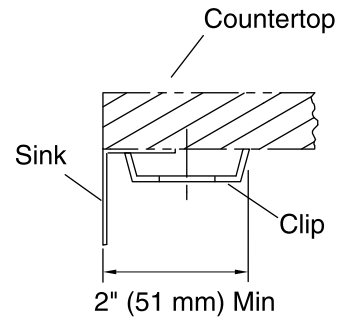

KOHLER®

Undertone® Under-mount Kitchen Sink K-3182

Features

- 21-inch minimum base cabinet width.
- 18-gauge stainless steel.
- Under-mount.
- Single compartment.
- 7-5/8" (194 mm) deep bowl.
- With SilentShield® sound-absorption technology.
- 16-1/4" (413 mm) x 20-1/2" (521 mm)

See website for detailed warranty information.

* Allow clearance around sink rim for clip attachment.

Technical Information

All product dimensions are nominal.

Bowl configuration:	Single
Installation:	Under-mount
Bowl area (Only)	Length: 14-1/4" (362 mm) Width: 18" (457 mm) Bowl depth: 7-5/8" (194 mm)
Drain hole:	3-5/8" (92 mm)
Template:	Under-mount, 1016734-7, required, included

Notes

Install this product according to the installation guide.

Allow a minimum of 2" (51 mm) clearance around the sink rim for clip attachment.

ADA compliant when installed to the specific requirements of these regulations.