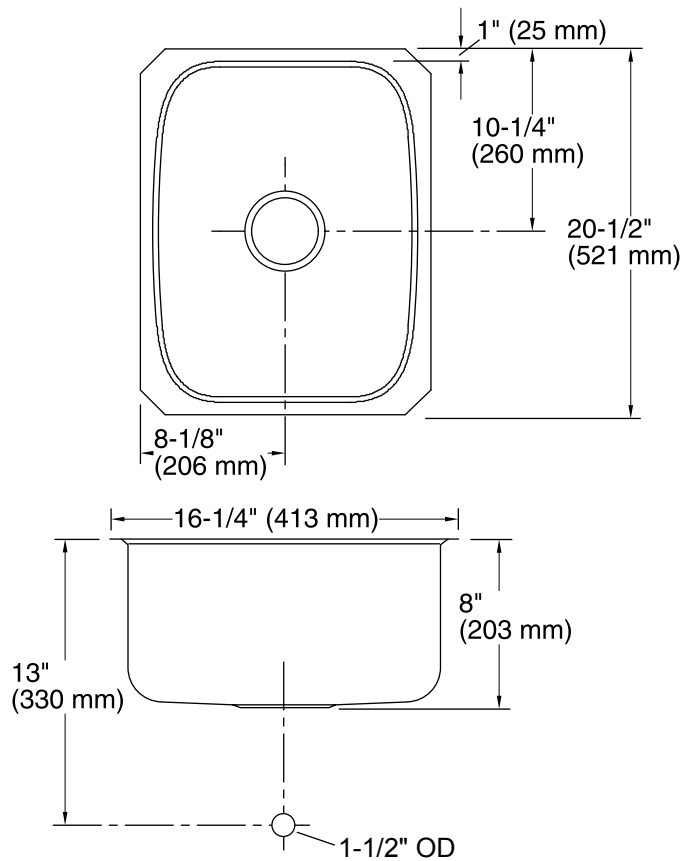

KOHLER®

Undertone® Under-mount Kitchen Sink K-3182

Features

- 21-inch minimum base cabinet width.
- 18-gauge stainless steel.
- Under-mount.
- Single compartment.
- 7-5/8" (194 mm) deep bowl.
- With SilentShield® sound-absorption technology.
- 16-1/4" (413 mm) x 20-1/2" (521 mm)

See website for detailed warranty information.

* Allow clearance around sink rim for clip attachment.

Technical Information

All product dimensions are nominal.

Bowl configuration:	Single
Installation:	Under-mount
Bowl area (Only)	Length: 14-1/4" (362 mm) Width: 18" (457 mm) Bowl depth: 7-5/8" (194 mm)
Drain hole:	3-5/8" (92 mm)
Template:	Under-mount, 1016734-7, required, included

Notes

Install this product according to the installation guide.

Allow a minimum of 2" (51 mm) clearance around the sink rim for clip attachment.

ADA compliant when installed to the specific requirements of these regulations.