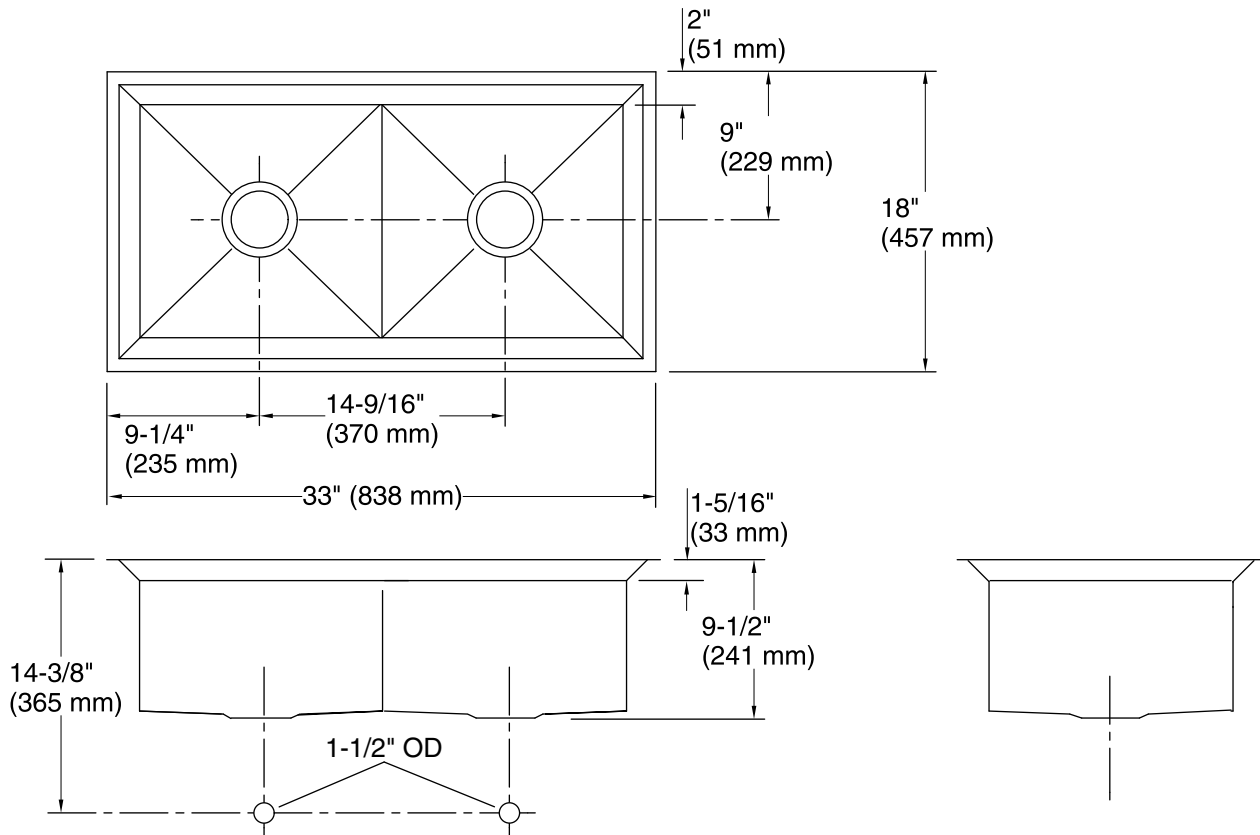

Poise®
Under-mount Kitchen Sink
K-3159

Features

- 36-inch minimum base cabinet width.
- 16-gauge stainless steel.
- Under-mount.
- Double (equal) bowl.
- With SilentShield® sound-absorption technology.
- 33" (838 mm) x 18" (457 mm)

See website for detailed warranty information.

Technical Information

All product dimensions are nominal.

Bowl configuration:	Double equal
Installation:	Under-mount
Bowl area (Left)	Length: 14-7/16" (367 mm) Width: 14" (356 mm) Bowl depth: 9-3/16" (233 mm)
Bowl area (Right)	Length: 14-7/16" (367 mm) Width: 14" (356 mm) Bowl depth: 9-3/16" (233 mm)
Drain hole:	3-5/8" (92 mm)
Template:	1021992-7, required, included