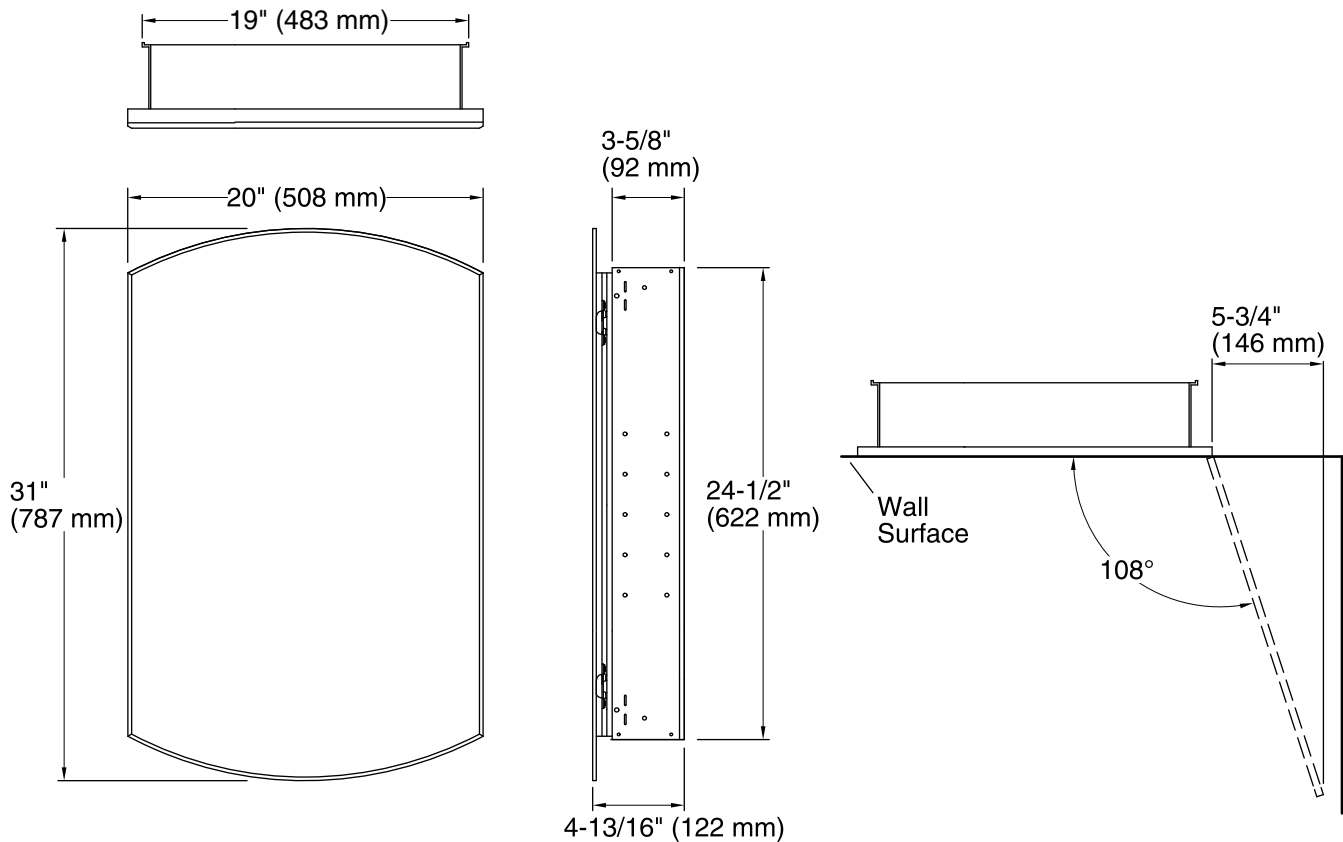

## Features

- Two adjustable tempered glass shelves.
- Full-overlay mirrored door with beveled edges.
- Mirrors on back of door and interior back of cabinet.
- Two-way adjustable hinges with 108-degree opening capability for easy cabinet access.
- Can be installed with left- or right-hand swing.
- Includes mounting hardware for surface or recessed installation.
- Includes side mirror kit for surface mount installation.
- Coordinates with other products in the Archer collection.

## Technical Information

All product dimensions are nominal.

## Notes

Install this product according to the installation guide.

When determining the height of the medicine cabinet, ensure the mirrored door will clear all obstacles (such as a faucet). A minimum distance of 2" (51 mm) is required.

Roughing-in opening for recess-mount installations: 19-1/4" (489 mm) x 25-1/4" (641 mm) x 3-15/16" (100 mm).