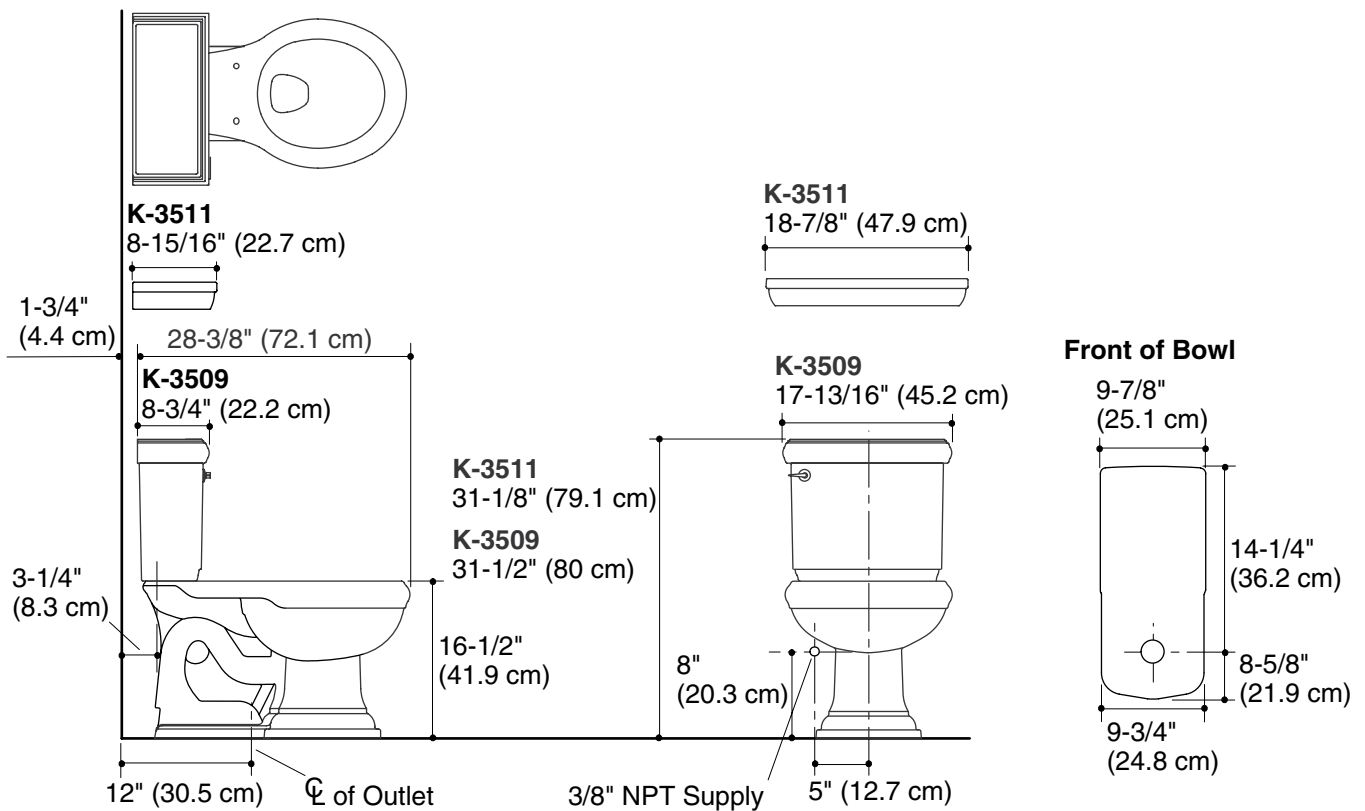

MEMOIRS® CLASS FIVE®

Technical Information

Fixture:	
Configuration	two-piece, round front
Water per flush	1.6 gal (6 L) or 1.28 gal (4.8 L)
Passageway	2-1/8" (5.4 cm)
Water area	10-3/4" (27.3 cm) x 8-1/2" (21.6 cm)
Water depth from rim	6-1/8" (15.6 cm)
Seat post hole centers	5-1/2" (14 cm)

Included components:	
Bowl	K-4289
Tank with classic design OR	K-4491
Tank with stately design	K-4492
Tank cover with classic design OR	1052861
Tank cover with stately design	1052862
Trip lever	K-9439

Installation Notes

Install this product according to the installation guide.

Product Diagram