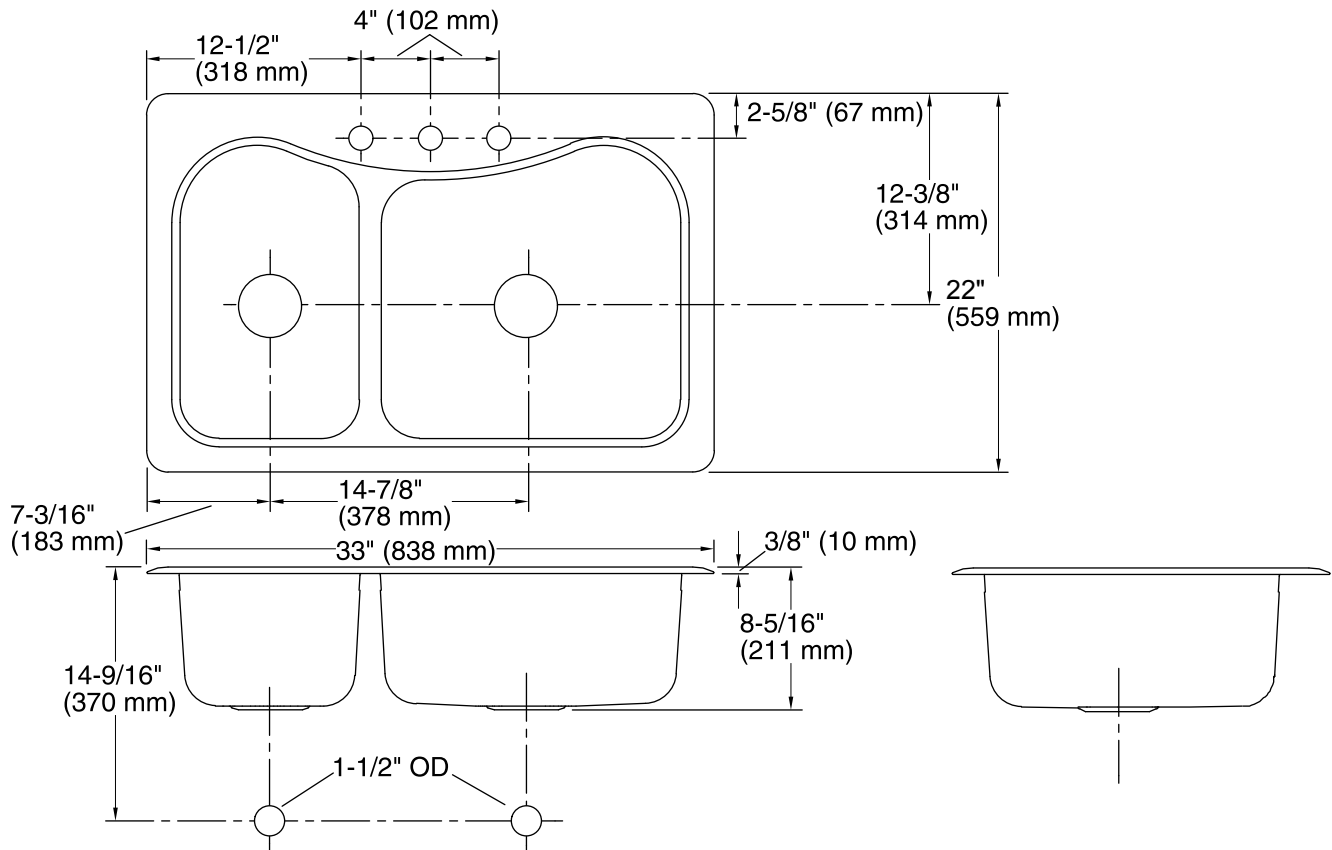

Technical Information

All product dimensions are nominal.

Bowl configuration:	X-Large/medium
Installation:	Top-mount
Cutout:	Top-mount, 32-1/2" x 21-1/2" (826 mm x 546 mm) with 1" (25 mm) radius corners
Bowl area (Left)	Length: 17-1/16" (433 mm) Width: 10-7/16" (265 mm) Bowl depth: 8" (203 mm)
Bowl area (Right)	Length: 17-7/16" (443 mm) Width: 17-1/16" (433 mm) Bowl depth: 8" (203 mm)
Number of deck holes:	3
Faucet hole(s):	1-7/16" (37 mm)
Drain hole:	3-5/8" (92 mm)

Notes

Install this product according to the installation instructions.