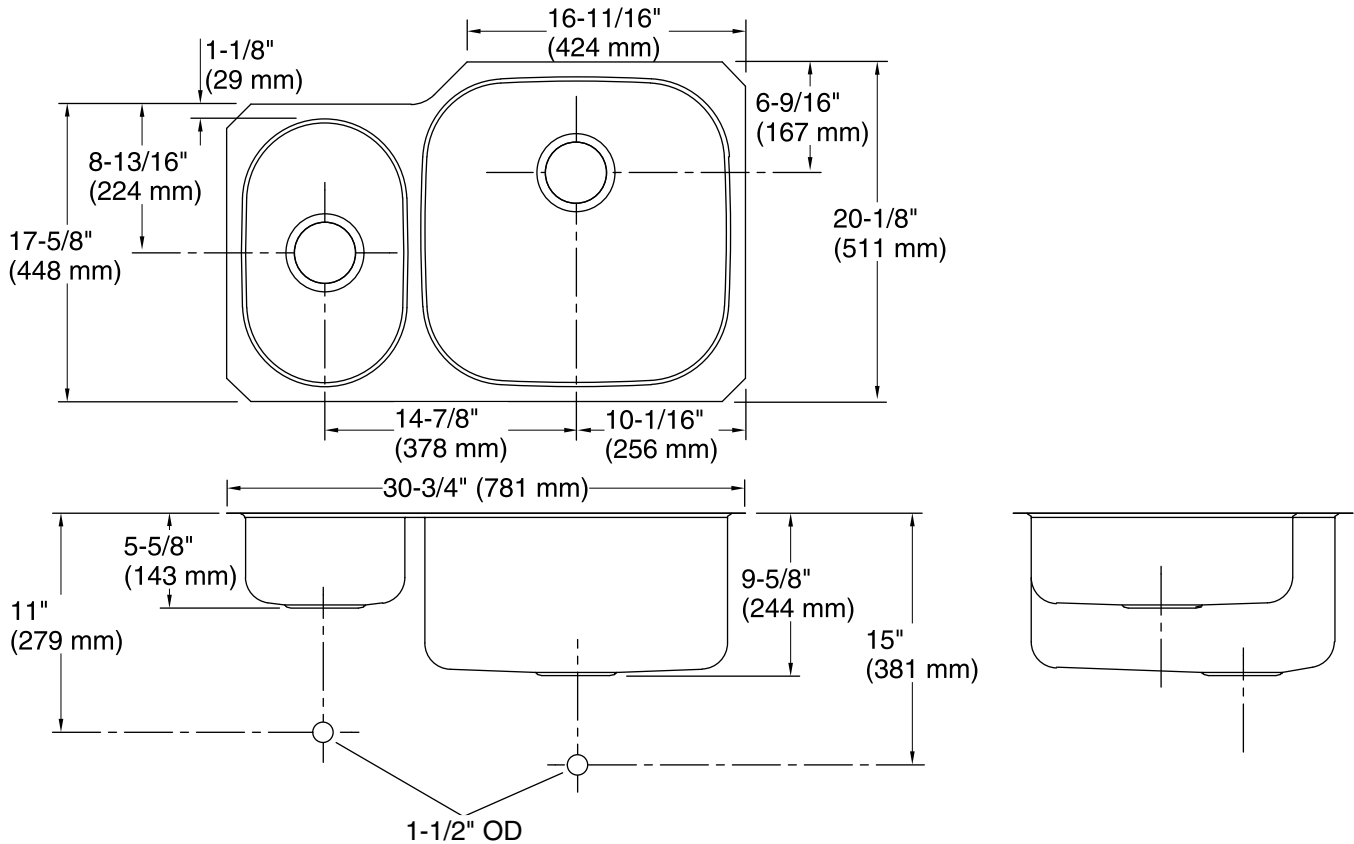

**Undertone®**  
Under-mount Kitchen Sink  
**K-3355-L**

**Features**

- 33-inch minimum base cabinet width.
- 18-gauge stainless steel.
- Under-mount.
- Rounded bowls.
- 5-1/2" (140 mm) deep left bowl and 9-1/2" (241 mm) deep right bowl.
- With SilentShield® sound-absorption technology.
- 30-3/4" (781 mm) x 20-1/8" (511 mm)

**Optional Accessories**

- K-3191 Sink Rack
- K-3292 Colander/Cutting Board
- K-6139 Sponge Caddy
- K-8801 Sink Strainer

**Components**

- Product includes:
- 91915 Hardware Kit

**Codes/Standards**

ASME A112.19.3/CSA B45.4

## Technical Information

All product dimensions are nominal.

Bowl configuration:	High-low
Installation:	Under-mount, Under-mount
Bowl area (Left)	Length: 9" (229 mm) Width: 15" (381 mm) Bowl depth: 5-1/2" (140 mm)
Bowl area (Right)	Length: 18" (457 mm) Width: 18" (457 mm) Bowl depth: 9-1/2" (241 mm)
Drain hole:	3-5/8" (92 mm)
Template:	1024993-7, required, included