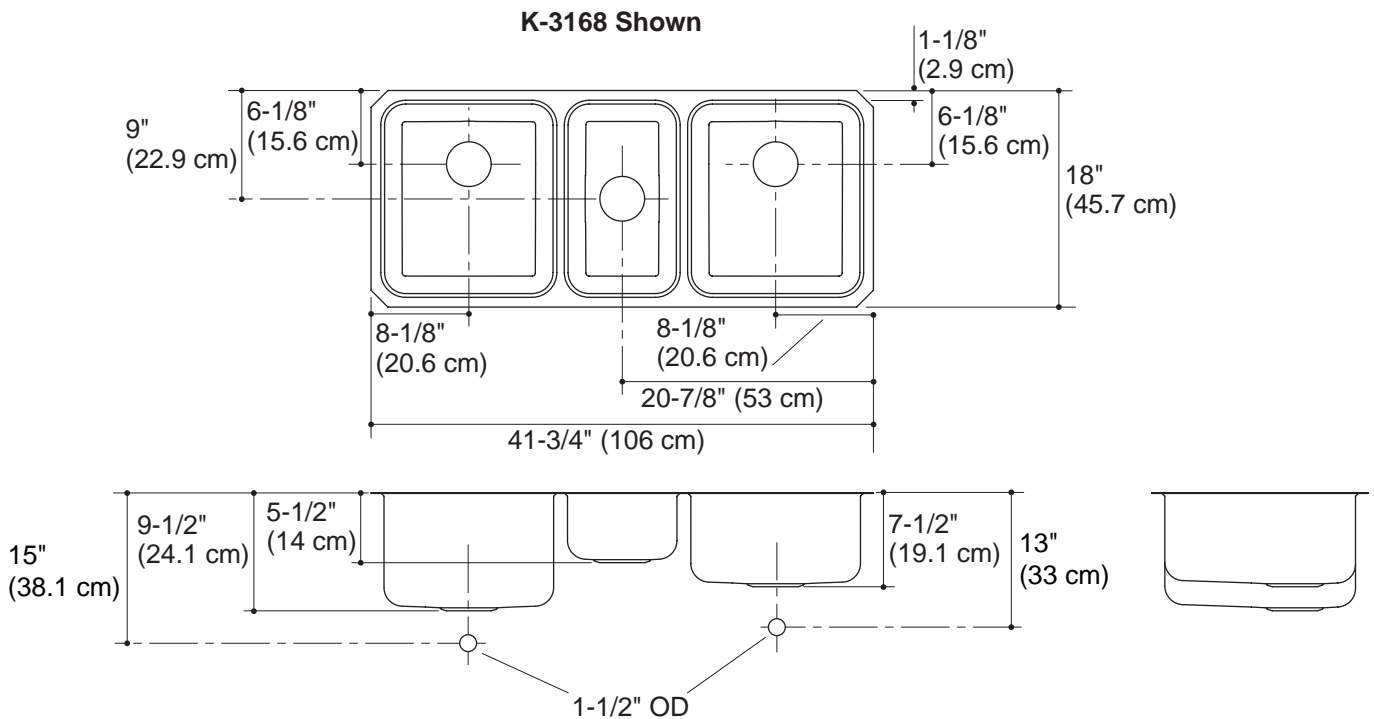

UNDERTONE™

Technical Information

Dimensions shown for K-3168; sink dimensions are opposite for K-3168-L.		
Fixture:*	basin area	water depth
Sink, left	14" (35.6 cm) x 16" (40.6 cm)	9-1/2" (24.1 cm)
Sink, right	14" (35.6 cm) x 16" (40.6 cm)	7-1/2" (19.1 cm)
Disposal, center	9" (22.9 cm) x 16" (40.6 cm)	5-1/2" (14 cm)
Drain Holes	3-5/8" (9.2 cm) D.	
* Approximate measurements for comparison only.		
Included Components:		
Hardware kit (4 required)	91915	
Cut-out template	1023160-7	

Installation Notes

Install this product according to the installation guide.

NOTICE: The countertop manufacturer or cutter **must** use the cut-out template provided with the product, or a current one provided by the Kohler Co. (Call 1-800-4-KOHLER.) Kohler Co. is not responsible for cut-out errors when the incorrect cut-out template is used.

Product Diagram