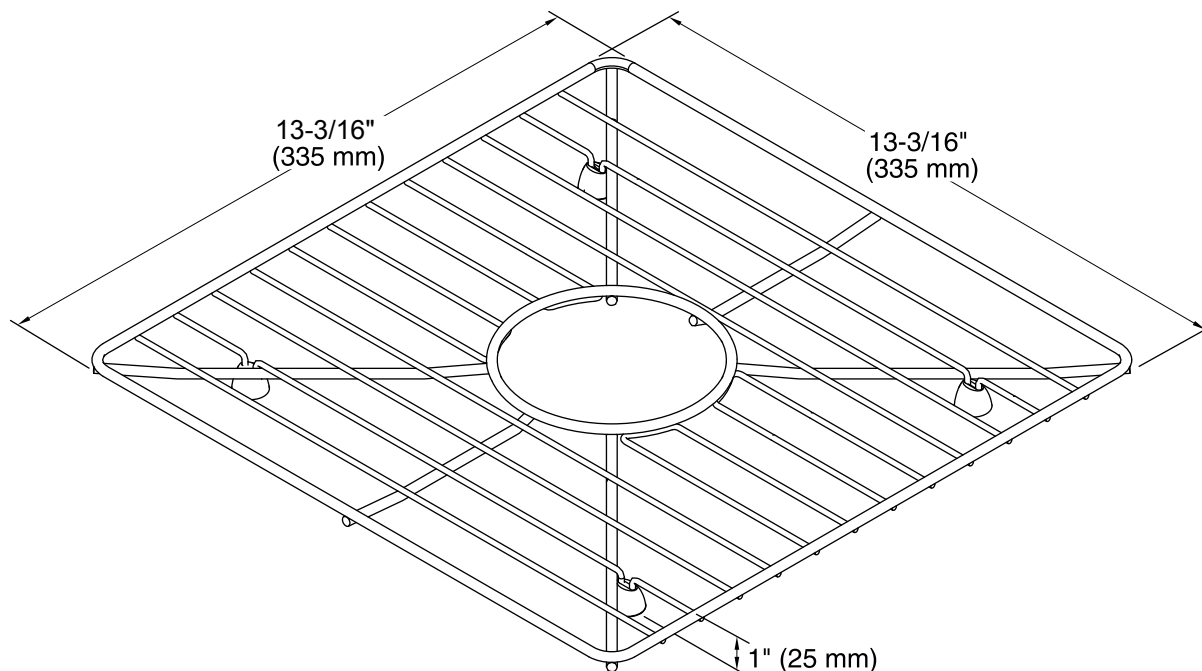

Features

- Fits in either bowl of the K-3159 Poise kitchen sink and the K-3161 Poise bar sink.
- Durable stainless-steel construction.
- Helps protect sink surface from daily wear.
- Dishwasher safe.
- Rubber feet provide added protection.

Technical Information

All product dimensions are nominal.