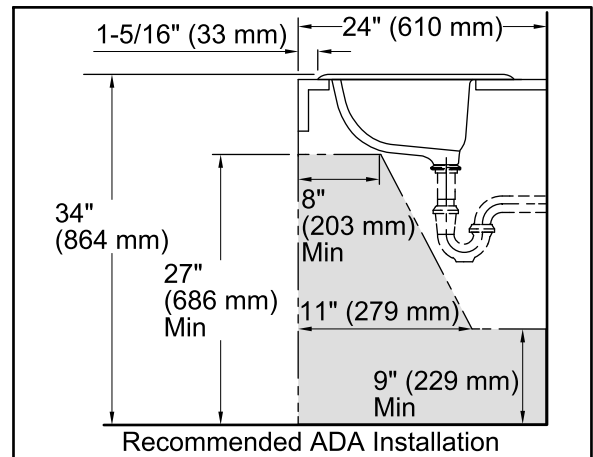

Features

- KOHLER cast iron.
- Drop-in.
- Rectangular basin.
- With overflow.
- 4-inch centers.
- 21" (533 mm) x 19" (483 mm)

Recommended Accessories

K-8998 P-Trap

ADA

Codes/Standards

ASME A112.19.1/CSA B45.2
ADA
ICC/ANSI A117.1

	0	White
	96	Biscuit
	47	Almond

Technical Information

All product dimensions are nominal.

Bowl configuration:	Single
Installation:	Drop-In
Bowl area (Only)	Length: 16" (406 mm) Width: 12" (305 mm) Water depth: 5" (127 mm)
Number of deck holes:	3
Faucet hole(s):	1-1/4" (32 mm)
Drain hole:	1-3/4" (44 mm)
Template:	116586-7, required, included