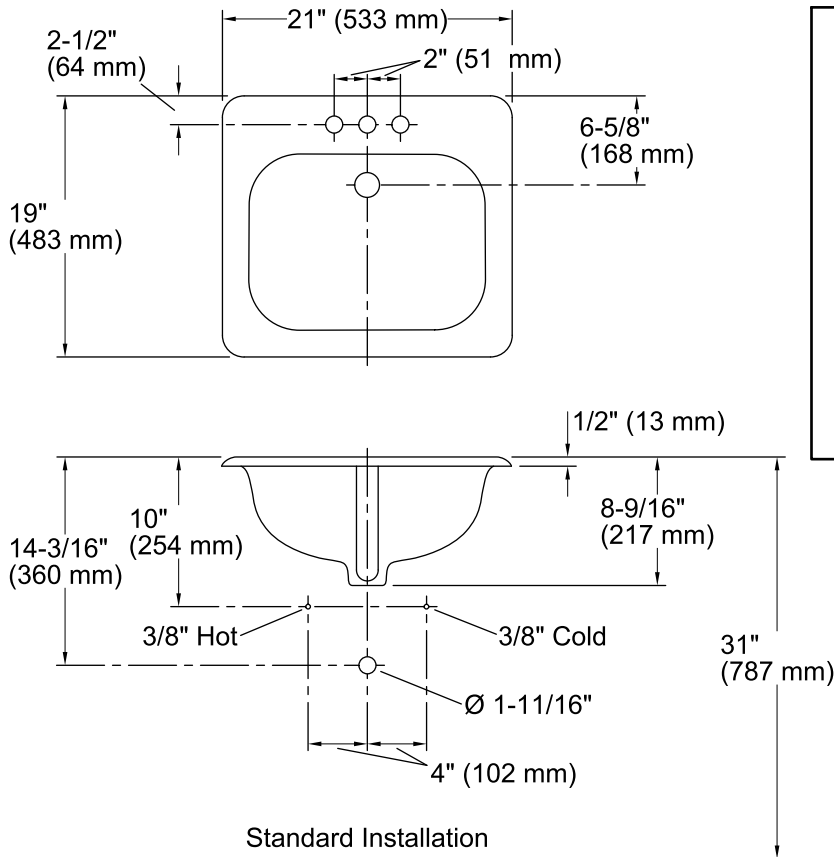

Features

- KOHLER cast iron.
- Drop-in.
- Rectangular basin.
- With overflow.
- 4-inch centers.
- 21" (533 mm) x 19" (483 mm)

Recommended Accessories

K-8998 P-Trap

ADA

Codes/Standards

ASME A112.19.1/CSA B45.2
ADA
ICC/ANSI A117.1

	0	White
	96	Biscuit
	47	Almond

Technical Information

All product dimensions are nominal.

Bowl configuration:	Single
Installation:	Drop-In
Bowl area (Only)	Length: 16" (406 mm) Width: 12" (305 mm) Water depth: 5" (127 mm)
Number of deck holes:	3
Faucet hole(s):	1-1/4" (32 mm)
Drain hole:	1-3/4" (44 mm)
Template:	116586-7, required, included