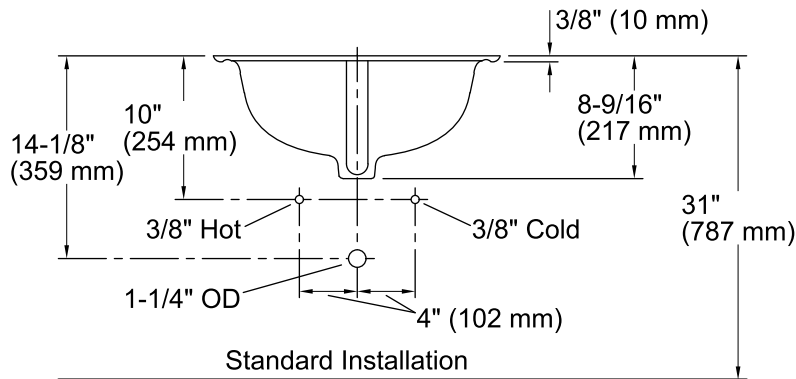

Technical Information

All product dimensions are nominal.

Bowl configuration:	Single
Installation:	Under-mount
Bowl area (Only)	Length: 16" (406 mm) Width: 12" (305 mm) Water depth: 5" (127 mm)
Number of deck holes:	3
Faucet hole(s):	2-1/8" (54 mm)
Drain hole:	1-11/16" (43 mm)
Template:	114409-7, required, included

Notes

Install this product according to the installation instructions.

ADA compliant when installed to the specific requirements of these regulations.