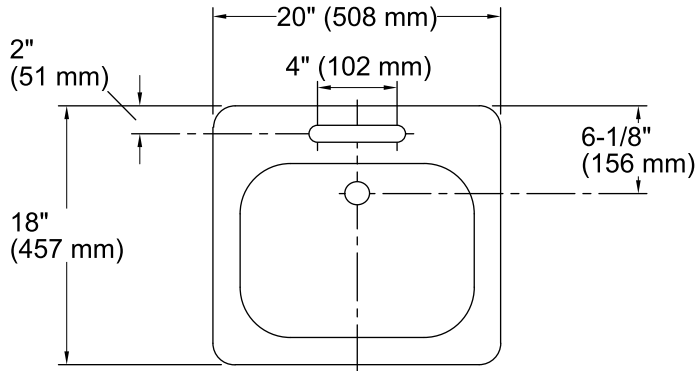

Technical Information

All product dimensions are nominal.

Bowl configuration:	Single
Installation:	Under-mount
Bowl area (Only)	Length: 16" (406 mm) Width: 12" (305 mm) Water depth: 5" (127 mm)
Number of deck holes:	3
Faucet hole(s):	2-1/8" (54 mm)
Drain hole:	1-11/16" (43 mm)
Template:	114409-7, required, included

Notes

Install this product according to the installation instructions.

ADA compliant when installed to the specific requirements of these regulations.