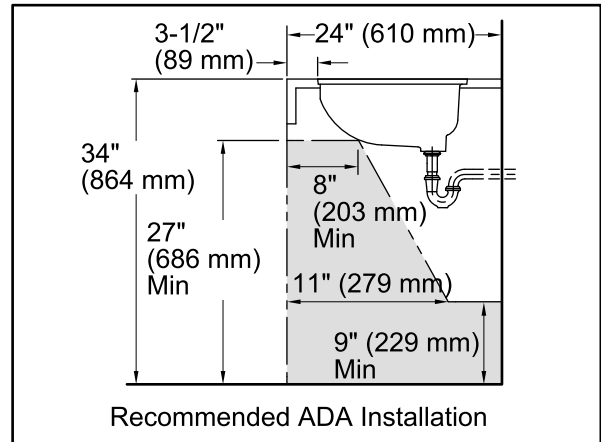

Technical Information

All product dimensions are nominal.

Bowl configuration:	Single
Installation:	Under-mount
Bowl area (Only)	Length: 16" (406 mm) Width: 12" (305 mm) Water depth: 5" (127 mm)
Number of deck holes:	3
Faucet hole(s):	2-1/8" (54 mm)
Drain hole:	1-11/16" (43 mm)
Template:	114409-7, required, included

Notes

Install this product according to the installation instructions.

ADA compliant when installed to the specific requirements of these regulations.